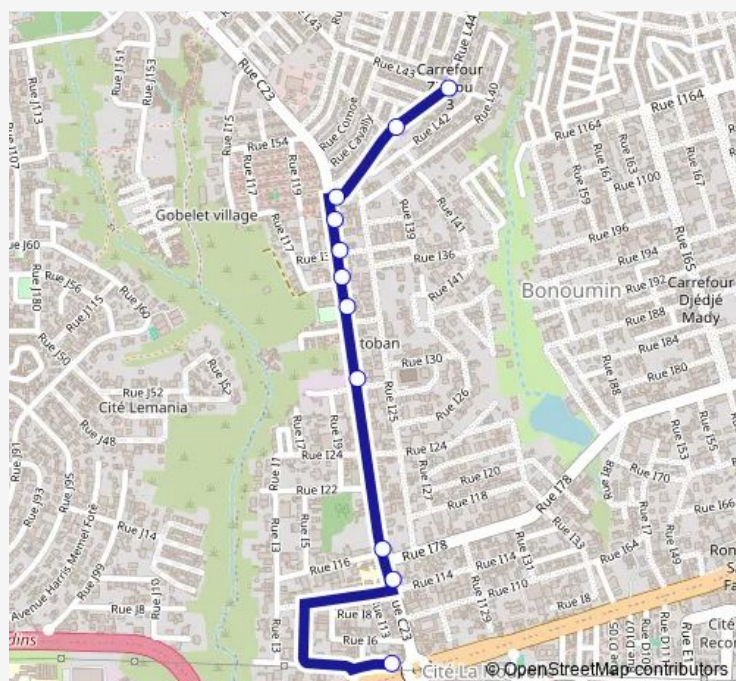

## Bus woro woro : Riviera 2 ↔ Attoban Camp

[Go to website](#)

### Direction

Attoban camp — Riviera 2

7 stops

[Open route schedule](#)

Attoban camp

Pharmacie Saint Bernard

Carrefour Garage

Jules Ferry

### Route schedule

Attoban camp — Riviera 2

Monday 06:00

Tuesday 06:00

Wednesday 06:00

Thursday 06:00

Friday 06:00

Saturday 06:00

### Route info

Direction: Attoban camp

Stops: 7

Trip Duration: 0 hour 15 min

woro woro : Riviera 2 ↔ Attoban Camp

**Direction**

Riviera 2 — Attoban camp

11 stops