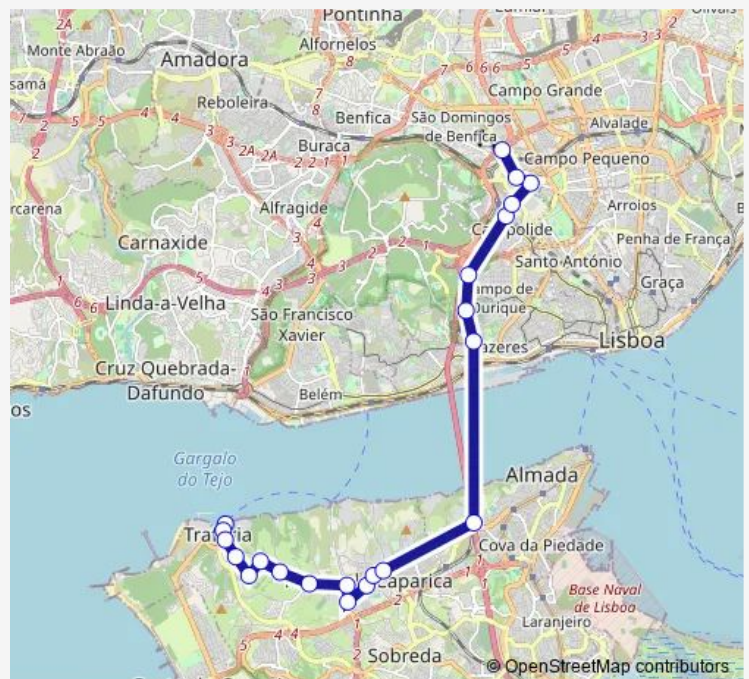

Route schedule

Trafaria (Lgo Porto Lisboa) Terminal — Lisboa (Terminal Sete Rios)

Monday 06:45-17:40

Tuesday 06:45-17:40

Wednesday 06:45-17:40

Thursday 06:45-17:40

Friday 06:45-17:40

Saturday —

Sunday —

Route info

Direction: Trafaria (Lgo Porto Lisboa) Terminal

Stops: 22

Trip Duration: 0 hour 35 min

158 - Trafaria - Lisboa (Sete Rios) (via Alcântara)

Lisboa (Terminal Sete Rios)

Bus time schedules and route maps are available in an offline PDF at busmaps.com. Use the busmaps.com website to see live bus times, train schedule or subway schedule, and step-by-step directions for all public transit in Lisbon