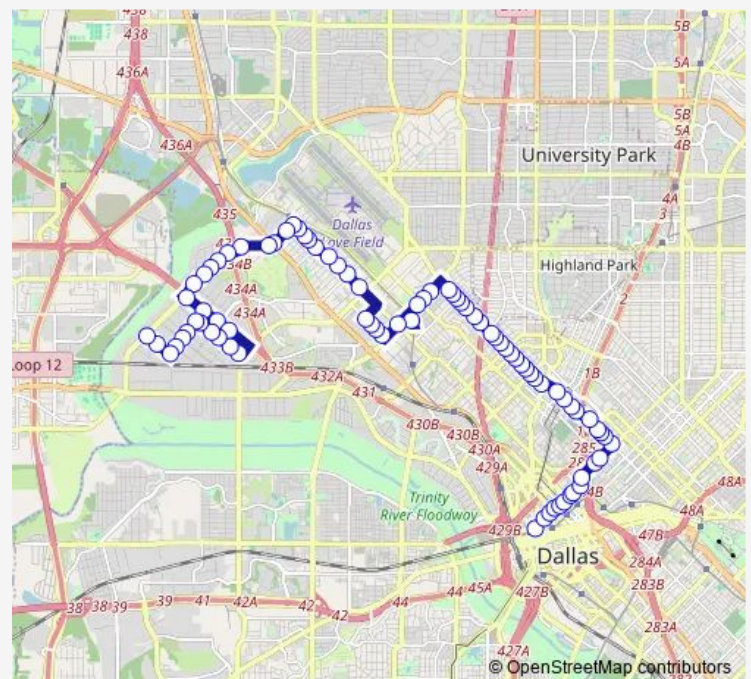

### Route schedule

CBD West Tc — Diplomacy @ Regal - W - Ns

Monday 05:15-00:20<sup>+1</sup>

Tuesday 05:15-00:20<sup>+1</sup>

Wednesday 05:15-00:20<sup>+1</sup>

Thursday 05:15-00:20<sup>+1</sup>

Friday 05:15-00:20<sup>+1</sup>

### Route info

Direction: CBD West Tc

Stops: 82

Trip Duration: 0 hour 59 min

207 — Lemmon

Lemmon E @ Turtle Creek - N - Ns

Lemmon @ Welborn - N - Ns

Lemmon @ OAK Lawn - N - Ns