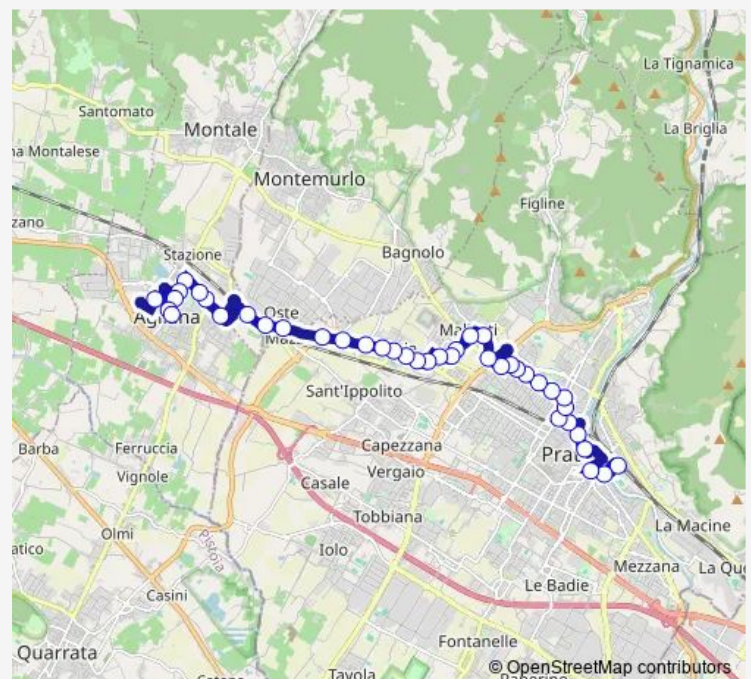

Guado A Narnali 1

Route schedule

Prato Stazione Fs 4 — Bagnolo Ponte

Monday 05:45-19:45

Tuesday 05:45-19:45

Wednesday 05:45-19:45

Thursday 05:45-19:45

Friday 05:45-19:45

Saturday 05:45-19:45

Sunday —

Route info

Direction: Prato Stazione Fs 4

Stops: 50

Trip Duration: 0 hour 42 min

207 — Prato - Montemurlo/Montale/Agliana

Ortigara