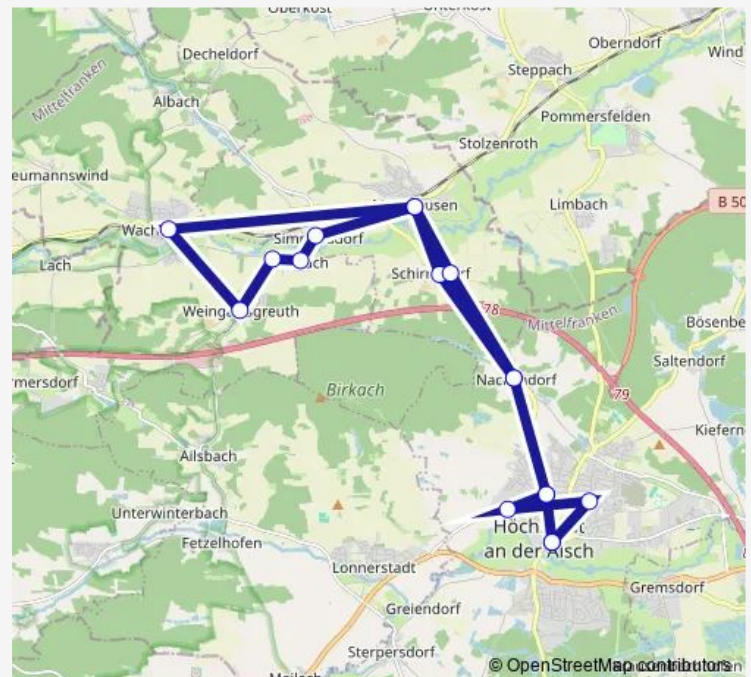

Direction

Wachenroth Hauptstraße — Aschbach

12 stops

[Open route schedule](#)

Wachenroth Hauptstraße

Wachenroth Reumannswinder Straße

Volkersdorf (b. Wachenroth) Volkersdorf (b. Wachen

Schlüsselfeld Güntersdorf

Schlüsselfeld Elsendorf Kreuzung

Thüngfeld Ost

Thüngfeld West

Schlüsselfeld Bahnhof/Post

Rambach (b. Schlüsselfeld)

Schlüsselfeld Ziegelsambach

Schlüsselfeld Wüstenbuch

Aschbach

Route schedule

Wachenroth Hauptstraße — Aschbach

Monday 06:05-18:13

Tuesday 06:05-18:13

Wednesday 06:05-18:13

Thursday 06:05-18:13

Friday 06:05-18:13

Saturday —

Sunday —

Route info

Direction: Wachenroth Hauptstraße

Stops: 12

Trip Duration: 0 hour 28 min

Direction

Höchstadt Don-Bosco-Schule — Wachenroth
Reumannswinder Straße

10 stops