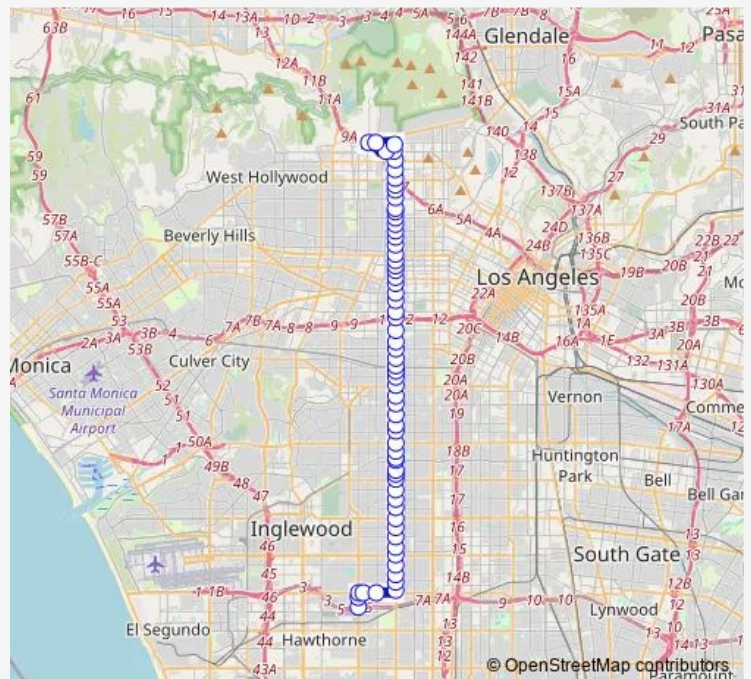

Bus 207 Metro Local Line

[Go to website](#)

Direction

Crenshaw Station — Western / Franklin

65 stops

[Open route schedule](#)

Crenshaw Station

Crenshaw / 116th

Western / 69th

Western / 67th

Western / Gage

Route schedule

Crenshaw Station — Western / Franklin

Monday 03:08-02:08⁺¹

Tuesday 03:08-02:08⁺¹

Wednesday 03:08-02:08⁺¹

Thursday 03:08-02:08⁺¹

Friday 03:08-02:08⁺¹

Saturday 03:08-02:08⁺¹

Sunday 03:08-02:08⁺¹

Route info

Direction: Crenshaw Station

Stops: 65

Trip Duration: 1 hour 23 min

■ 207 — Metro Local Line

Western / 62nd

Western / 60th

Western / Slauson

Western / 54th

Western / 51st

Western / 48th

Western / Vernon