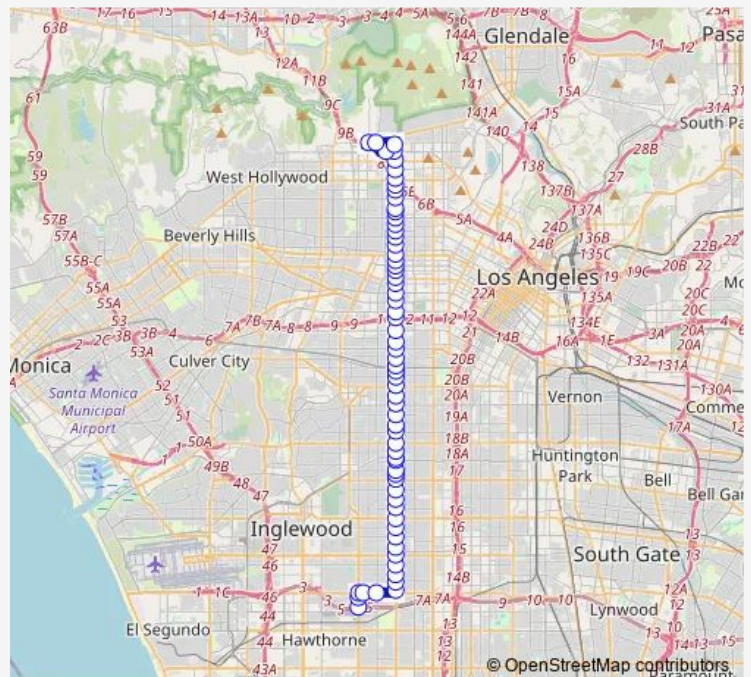

Western / 96th

Western / 92nd

Western / 89th

Western / Manchester

Western / 83rd

Western / 79th

Western / 76th

Western / Florence

Western / 69th

Western / 67th

Western / Gage

Route schedule

Crenshaw Station — Western / Franklin

Monday 03:08-02:08⁺¹

Tuesday 03:08-02:08⁺¹

Wednesday 03:08-02:08⁺¹

Thursday 03:08-02:08⁺¹

Friday 03:08-02:08⁺¹

Saturday 03:08-02:08⁺¹

Sunday 03:08-02:08⁺¹

Route info

Direction: Crenshaw Station

Stops: 65

Trip Duration: 1 hour 5 min

207 — Metro Local Line

Western / 62nd

Western / 60th

Western / Slauson

Western / 54th

Western / 51st

Western / 48th

Western / Vernon