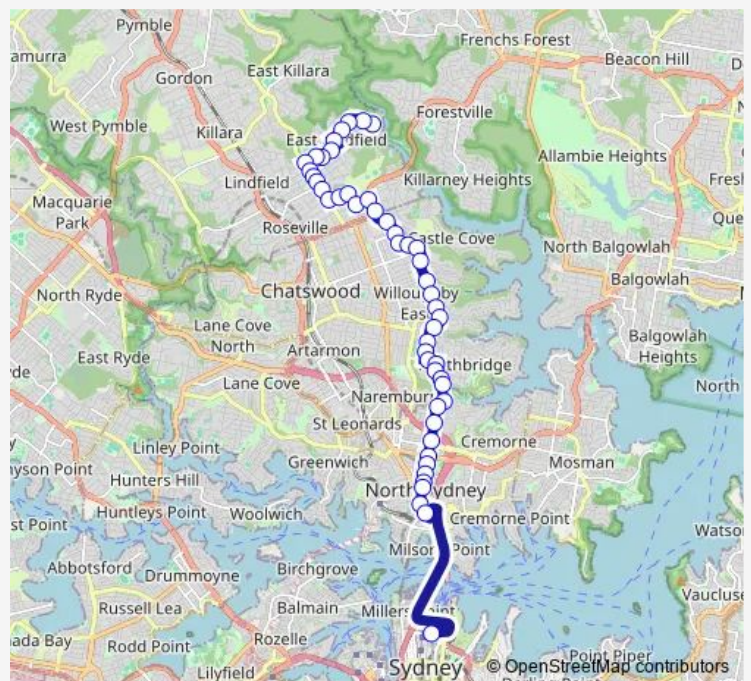

Archbold Rd At Earl St

Earl St Opp Oroya Pde

Earl St Before Moore St

Addison Av At Moore St

Addison Av At Babbage Rd

Clive St At Malvern Av

Eastern Valley Way At Deepwater Rd

Eastern Valley Way Opp Smith St

The Willis Recreation And Sports Centre, Eastern Valley Way

323 Eastern Valley Way

295 Eastern Valley Way

**Route schedule**

East Lindfield Community Hall, Crana Av — Wynyard Station, York St, Stand P

Monday	—
Tuesday	—
Wednesday	—
Thursday	—
Friday	—
Saturday	—
Sunday	16:32-18:32

**Route info**

Direction: East Lindfield Community Hall, Crana Av

Stops: 45

Trip Duration: 0 hour 38 min

Eastern Valley Way Opp Victoria Av

Eastern Valley Way Opp McClelland St

Eastern Valley Way Opp Robert St

Eastern Valley Way After Sunnyside Cres

Eastern Valley Way At Edinburgh Rd

Eastern Valley Way Before Morotai Cres

Eastern Valley Way At Tenilba Rd

Northbridge Plaza, Eastern Valley Way

Northbridge Plaza, Sailors Bay Rd