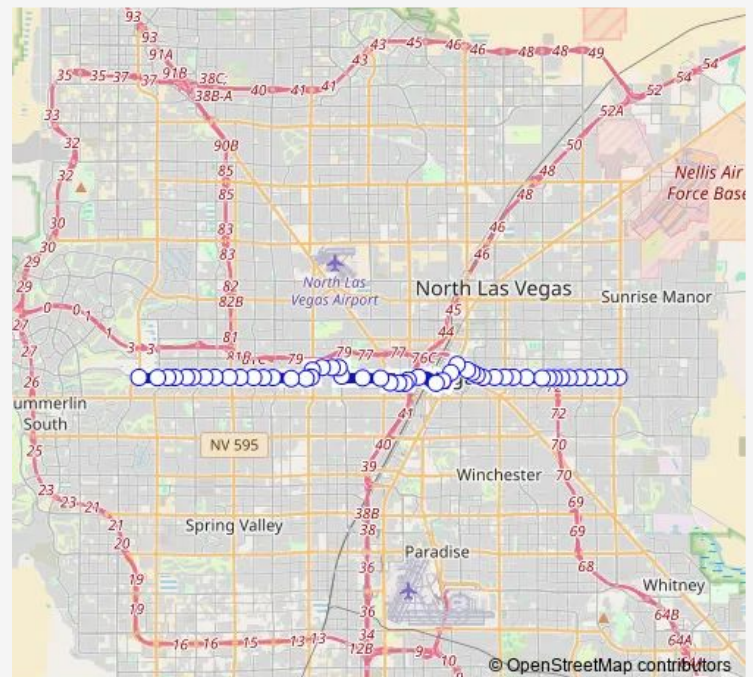

EB Alta after Lorenzi

EB Alta after Lindy

EB Alta after Torrey Pines

EB Alta after Slayton

EB Alta after Jones

EB Alta after Upland

EB Alta after Brush

NB Decatur after Alta

EB Meadows after Decatur

EB Meadows before Valley View

SB Valley View after Meadows

Route schedule

EB Alta after Rampart — WB Stewart after Nellis

Monday 05:40-18:18

Tuesday 05:40-18:18

Wednesday 05:40-18:18

Thursday 05:40-18:18

Friday 05:40-18:18

Saturday 07:07-18:01

Sunday 07:07-18:01

Route info

Direction: EB Alta after Rampart

Stops: 57

Trip Duration: 1 hour 7 min

207 — Alta/Stewart

EB Alta after Valley View

EB Alta before Campbell

EB Alta after Rancho

Pinto @ Shadow (E)

EB Pinto before Martin L King

EB Bonneville after Martin L King

EB Bonneville after Grand Central