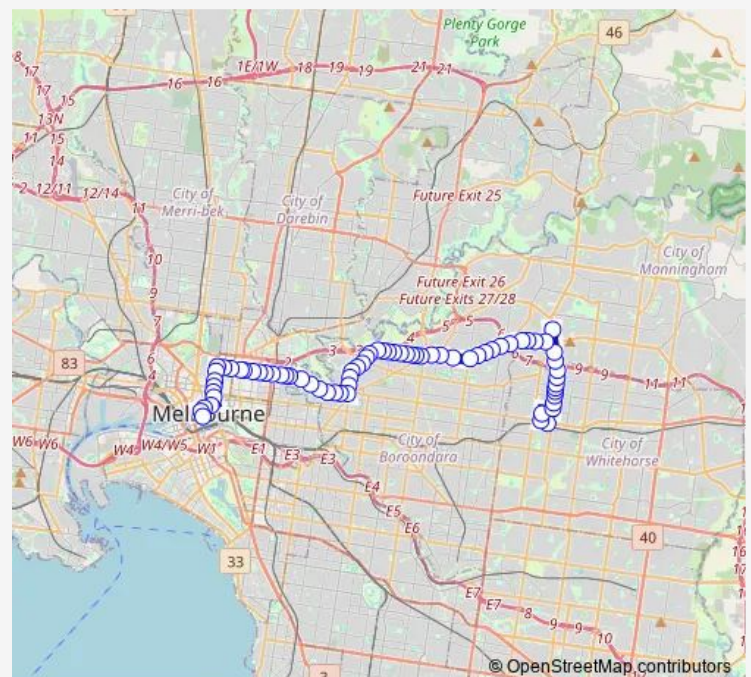

Victoria Park Station/Johnston St (Abbotsford)

Nicholson St/Johnston St (Abbotsford)

Route schedule

Little Collins St/Queen St (Melbourne City) — Box Hill Central/Maroondah Hwy (Box Hill)

Monday 06:30-22:05

Tuesday 06:30-22:05

Wednesday 06:30-22:05

Thursday 06:30-22:05

Friday 06:30-02:17⁺¹

Saturday 04:15-02:15⁺¹

Sunday 04:15-22:40

Route info

Direction: Little Collins St/Queen St (Melbourne City)

Stops: 79

Trip Duration: 0 hour 53 min

207 — Doncaster SC - City (Queen St)

Trenerry Cres/Johnston St (Abbotsford)

Clarke St/Johnston St (Abbotsford)

Yarra Bend Park/Studley Park Rd (Kew)

Walmer St/Studley Park Rd (Kew)

Caritas Christi Hospice/Studley Park Rd (Kew)

Hume St/Studley Park Rd (Kew)

Dunlop Ave/Studley Park Rd (Kew)

Banool Ave/Studley Park Rd (Kew)

Kew Junction/Studley Park Rd (Kew)

Beatrice St/Princess St (Kew)