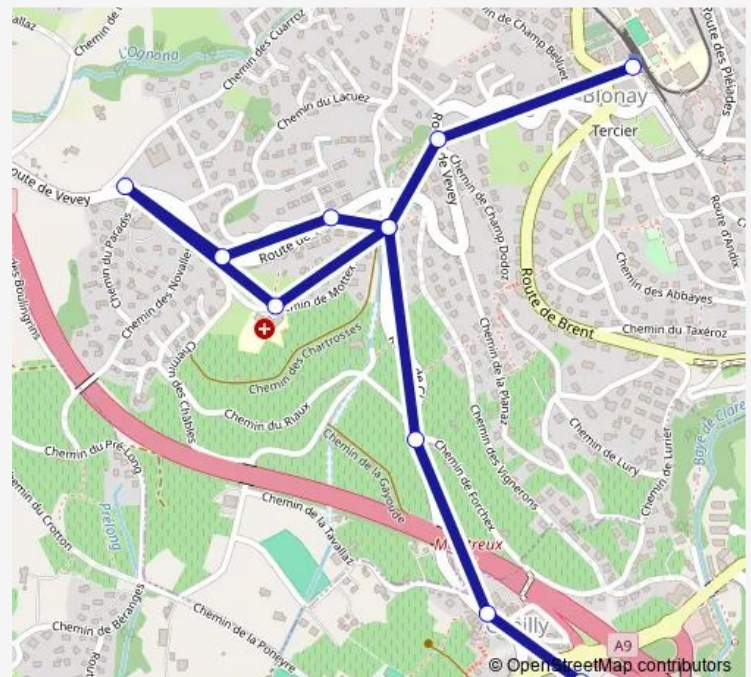

### Direction

Blonay, gare — Chailly-Montreux, P+R

11 stops

[Open route schedule](#)

Blonay, gare

Blonay, Champ Dodoz

Blonay, Champsavaux

Blonay, Mottex

### Route schedule

Blonay, gare — Chailly-Montreux, P+R

Monday 20:06

Tuesday 20:06

Wednesday 20:06

Thursday 20:06

Friday 20:06-23:23

Saturday 20:06-23:23

### Route info

Direction: Blonay, gare

Stops: 11

Trip Duration: 0 hour 13 min

**Direction**

Chailly-Montreux, P+R — Blonay, gare

10 stops

[Open route schedule](#)

## Route info

Direction: Chailly-Montreux, P+R

Stops: 10

Trip Duration: 0 hour 12 min

207 Bus time schedules and route maps are available in an offline PDF at [busmaps.com](https://busmaps.com). Use the [busmaps.com](https://busmaps.com) website to see live bus times, train schedule or subway schedule, and step-by-step directions for all public transit in St-Legier-La Chiesaz