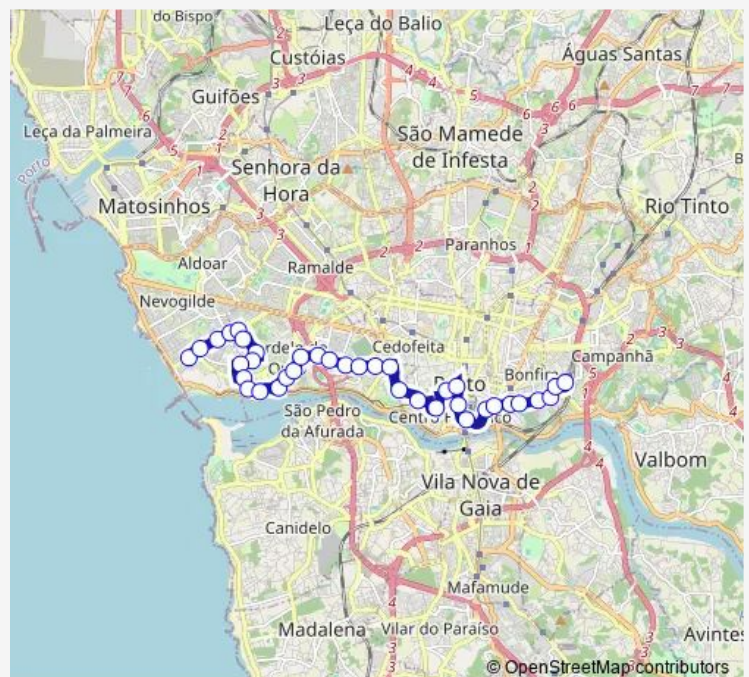

Thursday 06:00-21:00

Friday 06:00-21:00

Saturday 06:05-21:00

Sunday 06:05-21:00

Route info

Direction: Campanhã

Stops: 37

Trip Duration: 0 hour 58 min