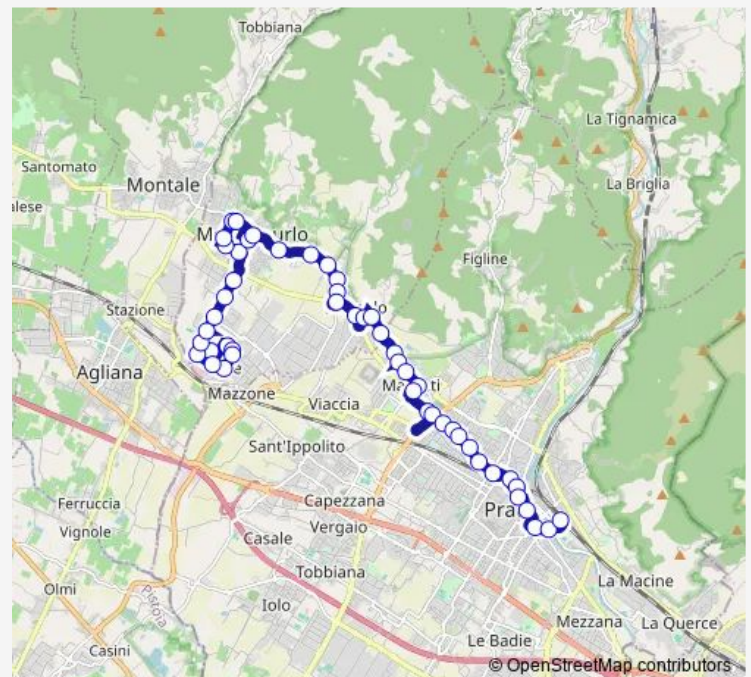

Saturday 13:45

Sunday —

Route info

Direction: Montemurlo Scuola Media

Stops: 29

Trip Duration: 0 hour 20 min

207 — Prato - Montemurlo/Montale/Agliana

Palarciano 2