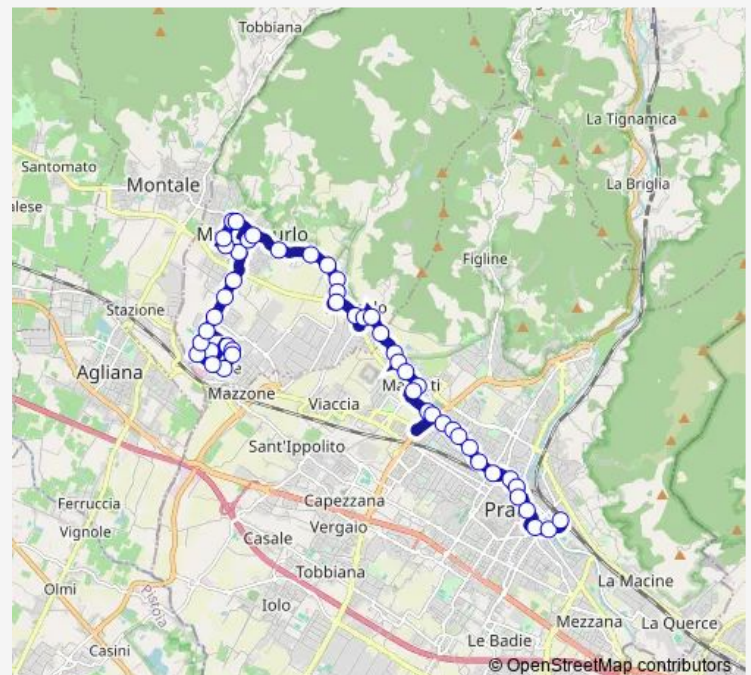

Thursday 13:45

Friday 13:45

Saturday 13:45

Sunday —

Route info

Direction: Montemurlo Scuola Media

Stops: 29

Trip Duration: 0 hour 20 min