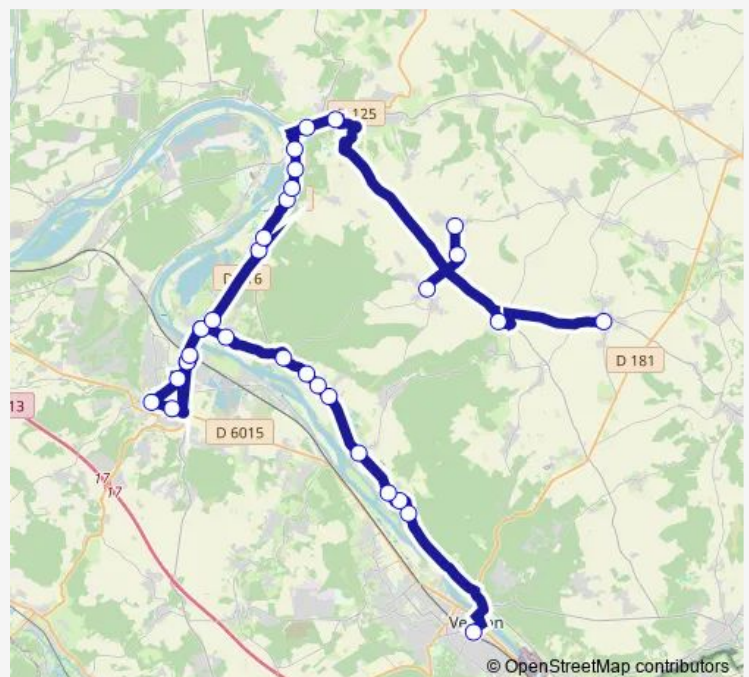

### Route schedule

Vernon - Gare Routière — Vexin-SUR-Epte -  
Tourny\_Place de l'église

Monday 07:15-18:30

Tuesday 07:15-18:30

Wednesday 07:15-18:30

Thursday 07:15-18:30

Friday 07:15-18:30

Saturday 08:20-18:30

### Route info

Direction: Vernon - Gare Routière

Stops: 32

Trip Duration: 1 hour 20 min

Veziillon - Grève à Guet

Veziillon - Mairie

Veziillon - Le Hamel

LES Andelys - Piscine

## Route info

Direction: Vexin-SUR-Epte - Tourny\_Place de l'église

Stops: 32

Trip Duration: 1 hour 15 min

Port-Mort - Mairie

Port-Mort - Ancienne mare

Port-Mort - La Ferme

Notre-Dame-DE-L'Isle - Route Vernon

## Route info

Direction: Vernon - Gare Routière

Stops: 18

Trip Duration: 1 hour 10 min

207 Bus time schedules and route maps are available in an offline PDF at busmaps.com. Use the busmaps.com website to see live bus times, train schedule or subway schedule, and step-by-step directions for all public transit in Les Andelys