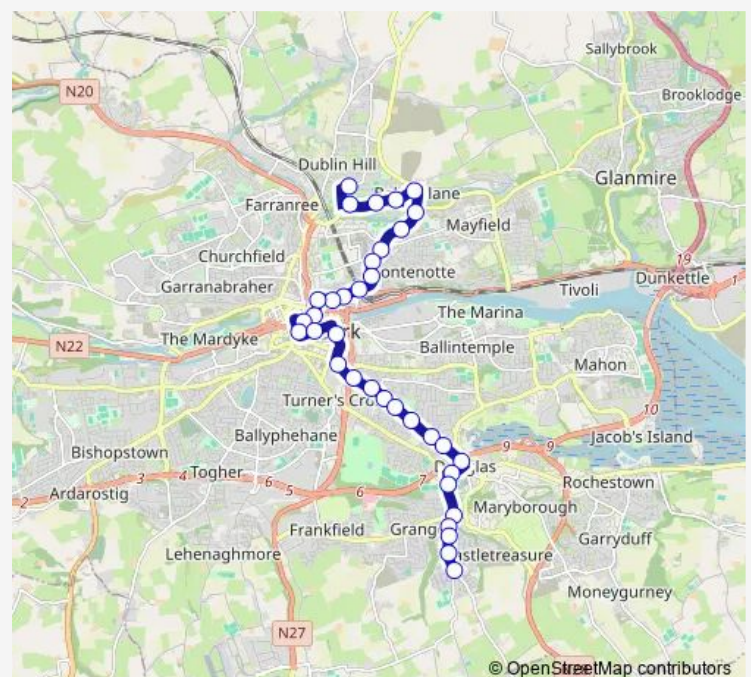

South Terrace

Georges Quay

Grand Parade

Route schedule

Scart Cross — Glenheights Terminus

Monday 07:40-23:10

Tuesday 07:40-23:10

Wednesday 07:40-23:10

Thursday 07:40-23:10

Friday 07:40-23:10

Saturday 07:40-23:10

Sunday 23:10

Route info

Direction: Scart Cross

Stops: 43

Trip Duration: 0 hour 58 min