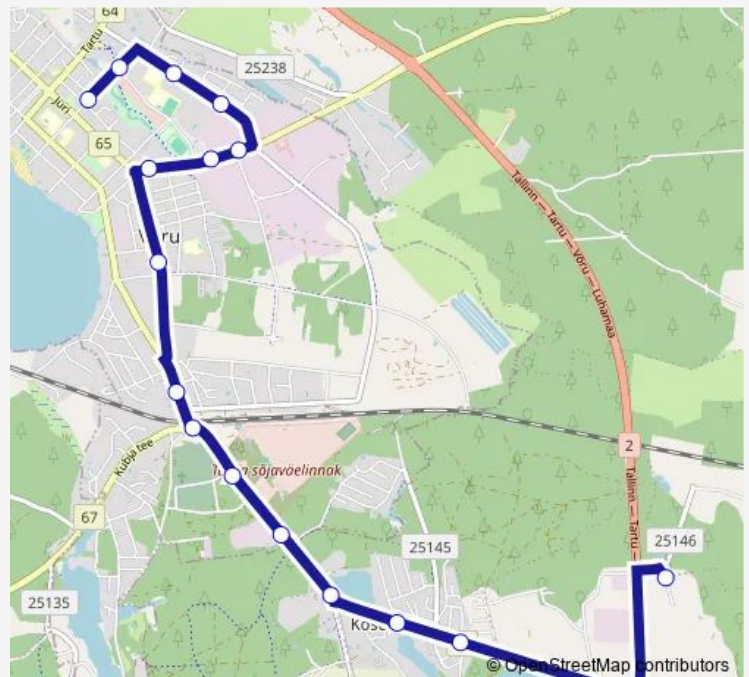

Monday 13:55

Tuesday 13:55

Wednesday 13:55

Thursday 13:55

Friday 13:55

Saturday —

Sunday —

Route info

Direction: Kesklinn

Stops: 16

Trip Duration: 0 hour 16 min

207 — Kesklinn - Kose - Veski-salu

207 Bus time schedules and route maps are available in an offline PDF at busmaps.com. Use the busmaps.com website to see live bus times, train schedule or subway schedule, and step-by-step directions for all public transit in Voru