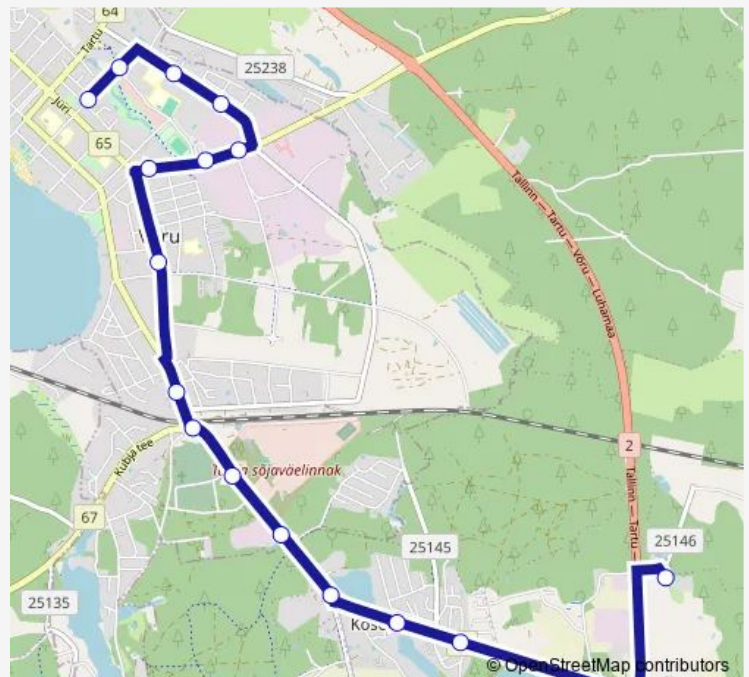

### Route schedule

Kesklinn — Veski-salu

Monday	13:55
Tuesday	13:55
Wednesday	13:55
Thursday	13:55
Friday	13:55
Saturday	—
Sunday	—

### Route info

Direction: Kesklinn

Stops: 16

Trip Duration: 0 hour 16 min

207 — Kesklinn - Kose - Veski-salu

BusMaps

207 Bus time schedules and route maps are available in an offline PDF at [busmaps.com](https://busmaps.com). Use the [busmaps.com](https://busmaps.com) website to see live bus times, train schedule or subway schedule, and step-by-step directions for all public transit in Voru