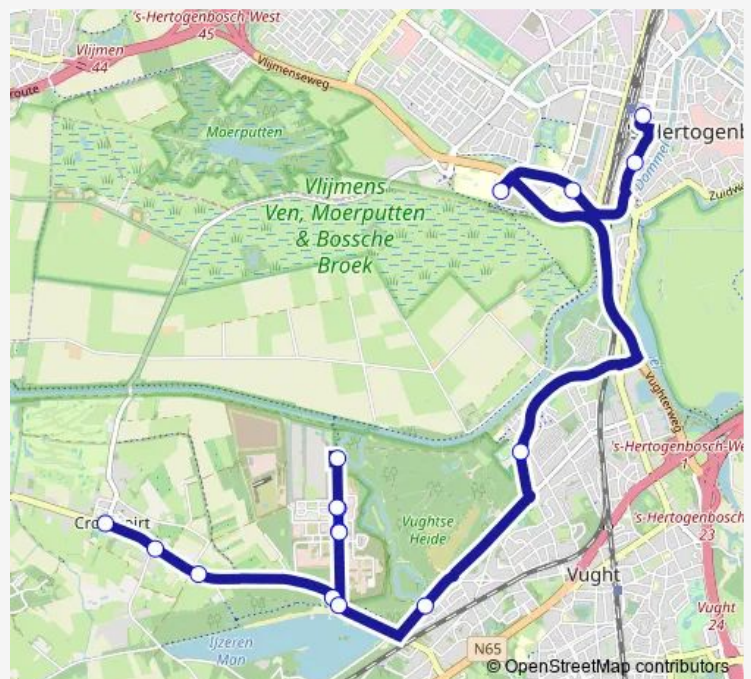

's-Hertogenbosch, Centraal Station (J) — Cromvoirt, St. Lambertusstraat 56

Monday 07:52-17:52

Tuesday 07:52-17:52

Wednesday 07:52-17:52

Thursday 07:52-17:52

Friday 07:52-17:52

Saturday 09:52-16:52

Sunday —

Route info

Direction: 's-Hertogenbosch, Centraal Station (J)

Stops: 16

Trip Duration: 0 hour 22 min

207 — 's-Hertogenbosch - Cromvoirt

Direction

Cromvoirt, St. Lambertusstraat 56 — 's-Hertogenbosch, Centraal Station (A)

16 stops

[Open route schedule](#)

Cromvoirt, St. Lambertusstraat 56

Cromvoirt, Loverensestraat

Cromvoirt, Pepereind

Vught, De Ijzeren Man

Vught, Kazerne

Vught, Lunettenlaan

Thursday 07:23-17:23

Friday 07:23-17:23

Saturday 09:23-16:23

Sunday —

Route info

Direction: Cromvoirt, St. Lambertusstraat 56

Stops: 16

Trip Duration: 0 hour 22 min