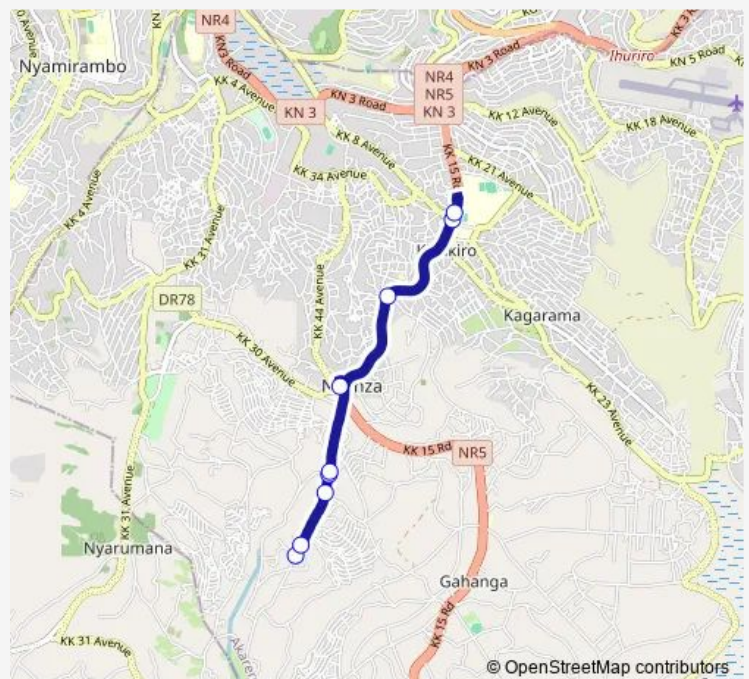

Wednesday 08:58

Thursday 08:58

Friday 08:58

Saturday —

Sunday —

Route info

Direction: Kicukiro Centre Nyanza Karembure

Stops: 6

Trip Duration: 0 hour 31 min

■ 207 — Royal - Zone II - 207

Direction

Karembure Nyanza Kicukiro Centre — Kicukiro Centre

13 stops

[Open route schedule](#)

Karembure Nyanza Kicukiro Centre

Unknown

Monday 15:27

Tuesday 15:27

Wednesday 15:27

Thursday 15:27

Friday 15:27

Saturday —

Sunday —

Route info

Route schedule

karembure park — station

Monday	16:35
Tuesday	16:35
Wednesday	16:35
Thursday	16:35
Friday	16:35
Saturday	—
Sunday	—

Route info

Direction: karembure park

Stops: 9

Trip Duration: 0 hour 30 min

207 Bus time schedules and route maps are available in an offline PDF at busmaps.com. Use the busmaps.com website to see live bus times, train schedule or subway schedule, and step-by-step directions for all public transit in Kigali