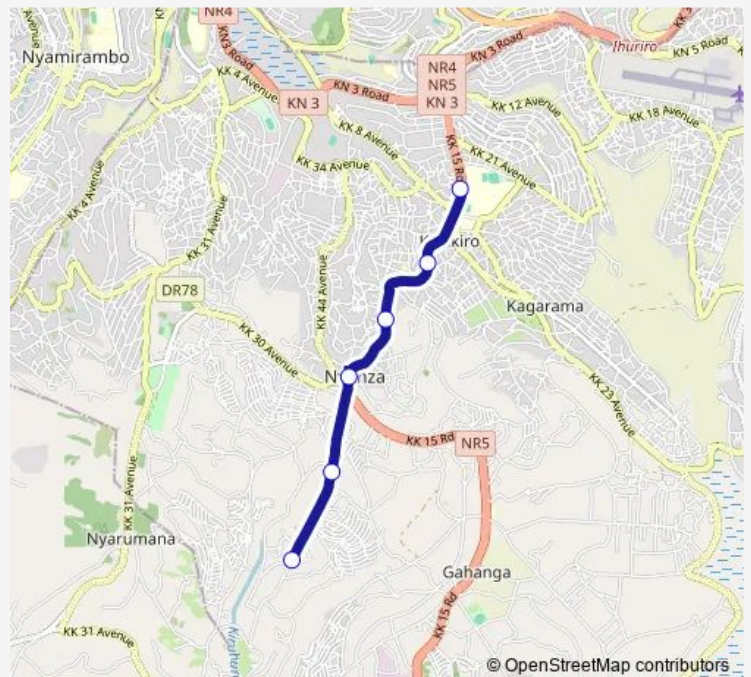

Unknown

Unknown

Unknown

from Nyanza bus park to nyabugogo bus park

Unknown

kicukiro center

station

Route schedule

karembure park — station

Monday 16:35

Tuesday 16:35

Wednesday 16:35

Thursday 16:35

Friday 16:35

Saturday —

Sunday —

Route info

Direction: karembure park

Stops: 9

Trip Duration: 0 hour 30 min

207 — Royal - Zone II - 207

Direction

kicukiro centre bus park — karembure park

10 stops

Sunday —

Route info

Direction: Kicukiro Centre Nyanza Karembure

Stops: 6

Trip Duration: 0 hour 31 min

207 Bus time schedules and route maps are available in an offline PDF at busmaps.com. Use the busmaps.com website to see live bus times, train schedule or subway schedule, and step-by-step directions for all public transit in Kigali