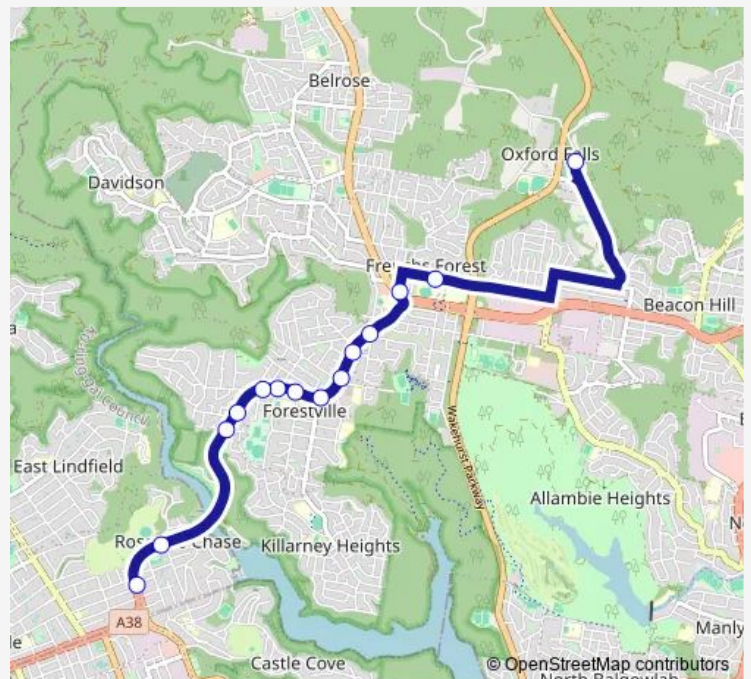

School Bus 207 Oxford Falls Grammar School to Babbage Rd at Allan St

[Go to website](#)

Direction

Oxford Falls Grammar School, Oxford Falls Rd — Babbage Rd At Allan St

14 stops

[Open route schedule](#)

Oxford Falls Grammar School, Oxford Falls Rd

The Forest High School, Frenchs Forest Rd, Stand A

Rabbett St At Forest Way

Warringah Rd At Maxwell Pd

Warringah Rd Opp Altona Av

Warringah Rd At Currie Rd

Warringah Rd At Starkey St

Warringah Rd At Darley St

Warringah Rd At Melwood Av

Warringah Rd Before Forestville Av

Warringah Rd Opp Laurel Ch

Warringah Rd Opp Valley Rd

Warringah Rd Before Babbage Rd

Babbage Rd At Allan St

Route schedule

Oxford Falls Grammar School, Oxford Falls Rd — Babbage Rd At Allan St

Monday	15:45
Tuesday	15:45
Wednesday	15:45
Thursday	15:45
Friday	—
Saturday	—
Sunday	—

Route info

Direction: Oxford Falls Grammar School, Oxford Falls Rd

Stops: 14

Trip Duration: 0 hour 25 min

207 School Bus time schedules and route maps are available in an offline PDF at busmaps.com. Use the busmaps.com website to see live bus times, train schedule or subway schedule, and step-by-step directions for all public transit in Sydney