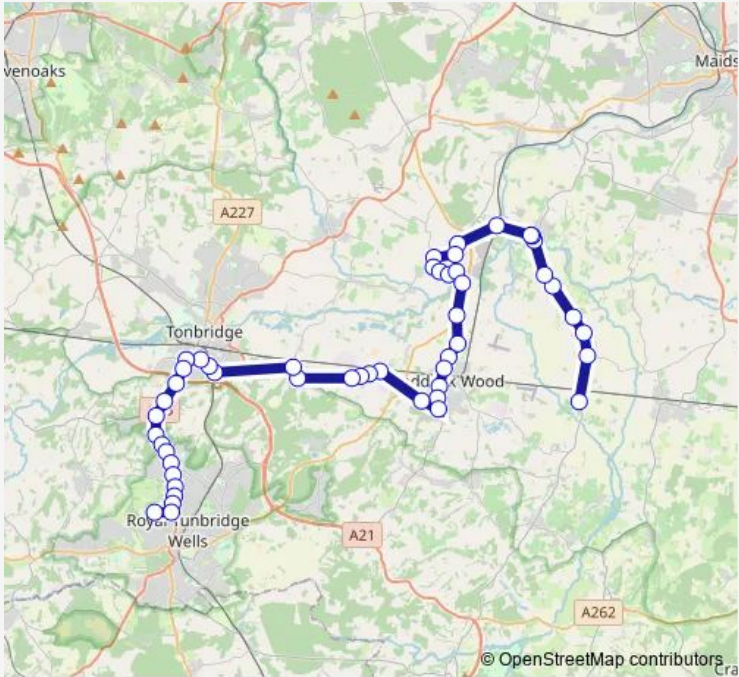

Bus 207 Claygate - Paddock Wood - Five Oak Green - Tudeley - Tonbridge - Tun

[Go to website](#)

Direction
 The White Hart — Bennett Memorial School Grounds
 50 stops
[Open route schedule](#)

- The White Hart
- School
- Haviker Street
- Jarmons Lane
- The Woolpack
- Emmett Hill Lane
- Lyngs Close
- The George
- Post Office
- Railway Station
- Seven Mile Lane
- Church Lane
- Primary School
- Westwood Road
- Library
- Orchard Road
- Crown Acres
- Co-op
- Hop Farm
- Garden Centre
- Eastlands

Route schedule
 The White Hart — Bennett Memorial School Grounds

Monday	07:05
Tuesday	07:05
Wednesday	07:05
Thursday	07:05
Friday	07:05
Saturday	—
Sunday	—

Route info
 Direction: The White Hart
 Stops: 50
 Trip Duration: 1 hour 30 min

Friday 16:00

Saturday —

Sunday —

Route info

Direction: Bennett Memorial School Grounds

Stops: 49

Trip Duration: 1 hour 18 min

Police Station

Lyngs Close

Emmett Hill Lane

The Woolpack

Jarmons Lane

Haviker Street

School

The White Hart

207 Bus time schedules and route maps are available in an offline PDF at busmaps.com. Use the busmaps.com website to see live bus times, train schedule or subway schedule, and step-by-step directions for all public transit in Maidstone