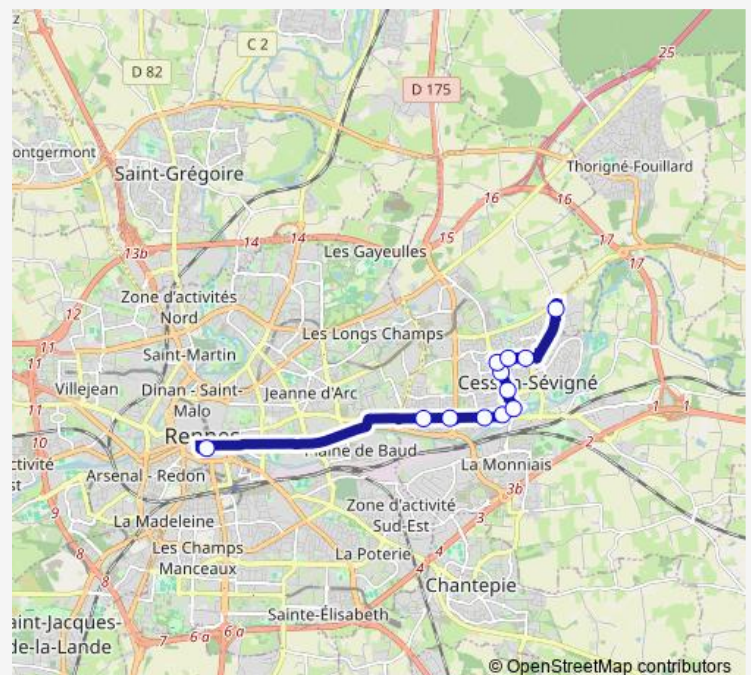

Bus 207 Cesson-Sévigné (Lycée Ozanam) <> Rennes (Gares)

[Go to website](#)

Direction

Gares — Lycée Ozanam

2 stops

[Open route schedule](#)

Gares

Lycée Ozanam

Route schedule

Gares — Lycée Ozanam

Monday	08:02
Tuesday	08:02
Wednesday	08:02
Thursday	08:02
Friday	08:02
Saturday	—
Sunday	—

Route info

Direction: Gares

Stops: 2

Trip Duration: 0 hour 18 min

Direction

Lycée Ozanam — Gares

12 stops

[Open route schedule](#)

Lycée Ozanam

La Coulée

Fontenelle

Mare Pavée

Maison d'Accueil

Wednesday 07:56-08:50

Thursday 07:56-08:50

Friday 07:56-08:50

Saturday —

Sunday —

Route info

Direction: République

Stops: 12