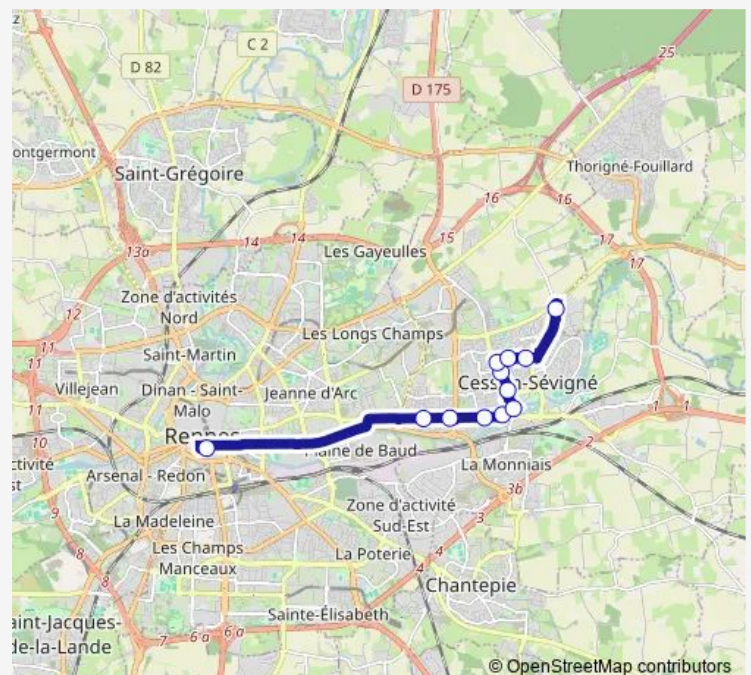

Bus 207 Cesson-Sévigné (Lycée Ozanam) <> Rennes (Gares)

[Go to website](#)

Direction

Gares — Lycée Ozanam

2 stops

[Open route schedule](#)

Gares

Lycée Ozanam

Route schedule

Gares — Lycée Ozanam

| | |
|-----------|-------|
| Monday | 08:02 |
| Tuesday | 08:02 |
| Wednesday | 08:02 |
| Thursday | 08:02 |
| Friday | 08:02 |
| Saturday | — |
| Sunday | — |

Route info

Direction: Gares

Stops: 2

Trip Duration: 0 hour 18 min

Direction

Lycée Ozanam — Gares

12 stops

[Open route schedule](#)

Lycée Ozanam

Direction

République — Lycée Ozanam

12 stops

[Open route schedule](#)

République

Champs Péans

Taillis

Hublais