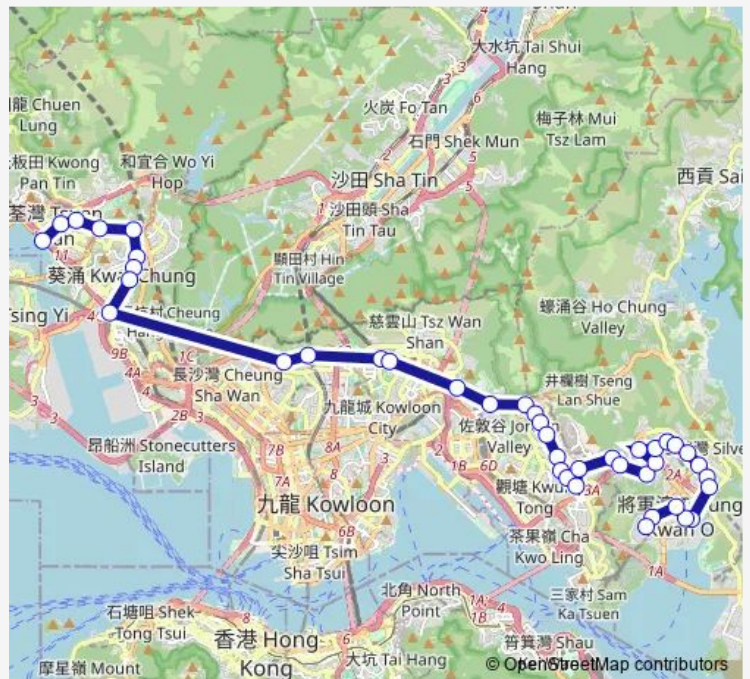

Route schedule

[Ctb] Tsuen WAN West Station|[Kmb] Tsuen WAN West Station BUS Terminus — [Kmb] Choi Ming BUS Terminus

Monday	05:40-18:40
Tuesday	05:40-18:40
Wednesday	05:40-18:40
Thursday	05:40-18:40
Friday	05:40-18:40
Saturday	06:00
Sunday	06:00

Route info

Direction: [Ctb] Tsuen WAN West Station|[Kmb] Tsuen WAN West Station BUS Terminus

Stops: 41

Trip Duration: 1 hour 33 min

■ 290A — Tseung Kwan O (Choi Ming) - Tsuen WAN West Station **BusMaps**

[Ctb] KEI Shun School, NEW Clear Water BAY
Road[[Kmb] KEI Shun Special School