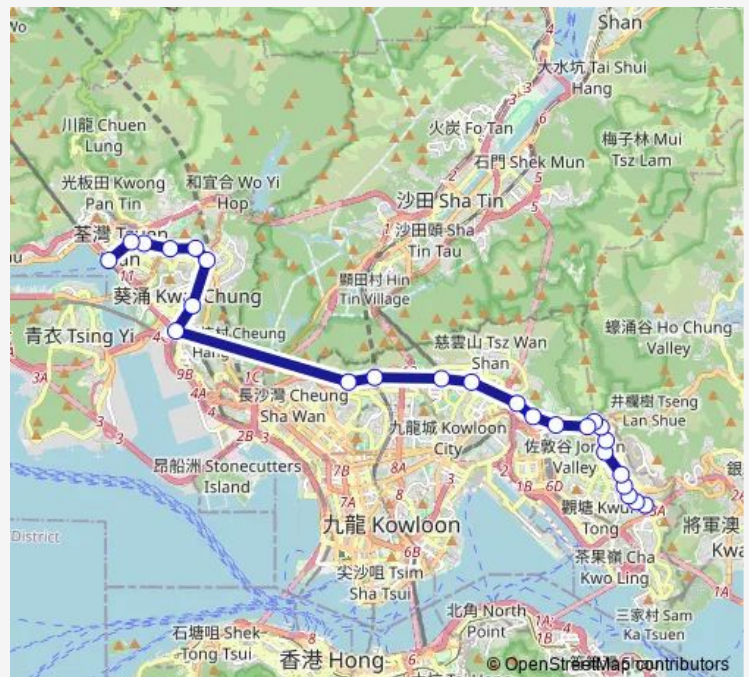

Route schedule

[Kmb] SAU MAU Ping (Upper) BUS Terminus — [Ctb] Tsuen WAN West Station[[Kmb] Tsuen WAN West Station BUS Terminus

Monday	07:10
Tuesday	07:10
Wednesday	07:10
Thursday	07:10
Friday	07:10
Saturday	—
Sunday	—

Route info

Direction: [Kmb] SAU MAU Ping (Upper) BUS Terminus

Stops: 25

Trip Duration: 1 hour 1 min

■ 290A — Upper SAU MAU Ping - Tsuen WAN West Station **BusMaps**

[Ctb] Ping Shek Estate[[Kmb+Ctb] Ngau CHI WAN BBI - Choi Hung Station/
Ping Shek Estate[[Kmb] Ngau CHI WAN BBI - Choi Hung Station