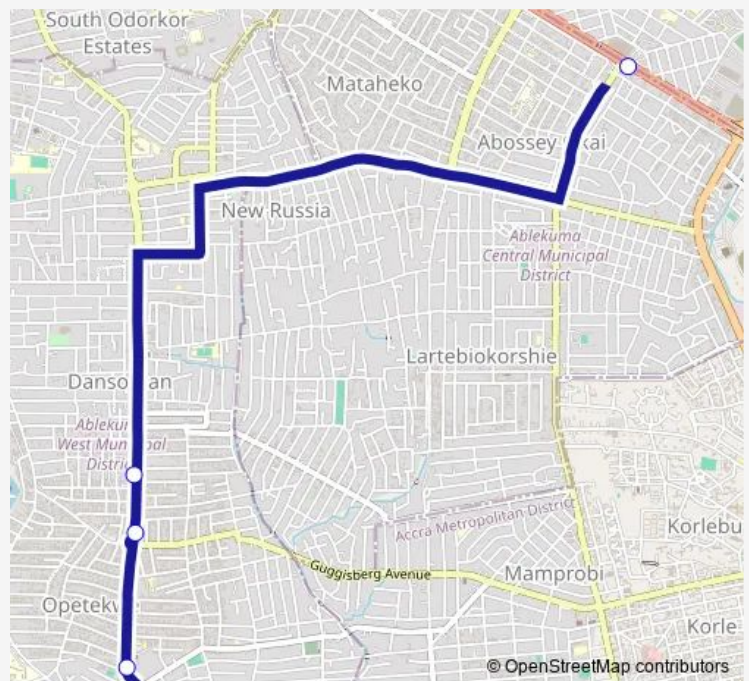

Bus 290a Kaneshie Mkt Cmplx to Dansoman Laststop

[Go to website](#)**Direction**

Terminal Kaneshie Mkt Cmplx — Terminal Dansoman Laststop

4 stops

[Open route schedule](#)

Terminal Kaneshie Mkt Cmplx

Market 1

Exhibition

Terminal Dansoman Laststop

Route schedule

Terminal Kaneshie Mkt Cmplx — Terminal Dansoman Laststop

Monday	11:17
Tuesday	11:17
Wednesday	11:17
Thursday	11:17
Friday	11:17
Saturday	11:17
Sunday	11:17

Route info

Direction: Terminal Kaneshie Mkt Cmplx

Stops: 4

Trip Duration: 0 hour 19 min

■ 290a — Kaneshie Mkt Cmplx to Dansoman Laststop

290a Bus time schedules and route maps are available in an offline PDF at busmaps.com. Use the busmaps.com website to see live bus times, train schedule or subway schedule, and step-by-step directions for all public transit in Accra