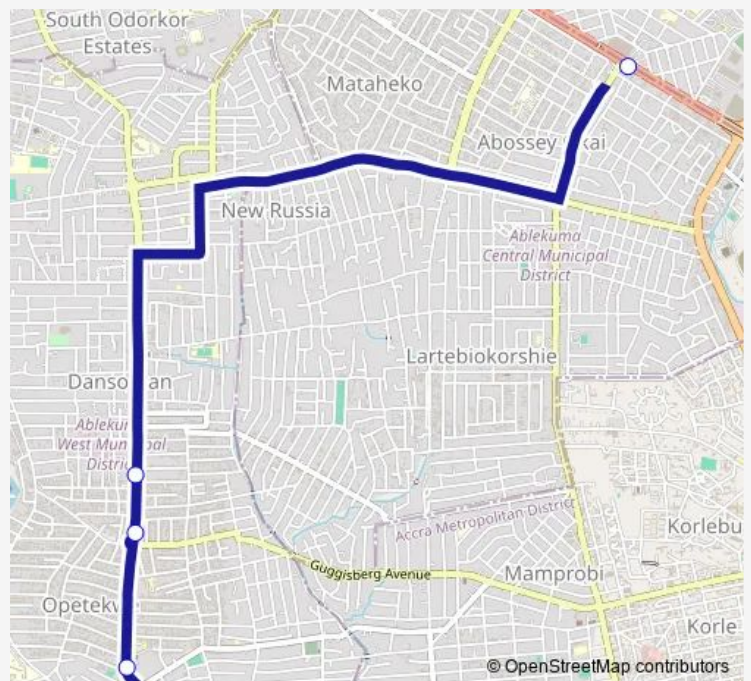

# Bus 290A Kaneshie Mkt Cmplx to Dansoman Laststop

[Go to website](#)**Direction**

Terminal Kaneshie Mkt Cmplx — Terminal Dansoman Laststop

4 stops

[Open route schedule](#)

Terminal Kaneshie Mkt Cmplx

Market 1

Exhibition

Terminal Dansoman Laststop

**Route schedule**

Terminal Kaneshie Mkt Cmplx — Terminal Dansoman Laststop

Monday	11:17
Tuesday	11:17
Wednesday	11:17
Thursday	11:17
Friday	11:17
Saturday	11:17
Sunday	11:17

**Route info**

Direction: Terminal Kaneshie Mkt Cmplx

Stops: 4

Trip Duration: 0 hour 19 min

■ 290A — Kaneshie Mkt Cmplx to Dansoman Laststop

290A Bus time schedules and route maps are available in an offline PDF at [busmaps.com](https://busmaps.com). Use the [busmaps.com](https://busmaps.com) website to see live bus times, train schedule or subway schedule, and step-by-step directions for all public transit in Accra