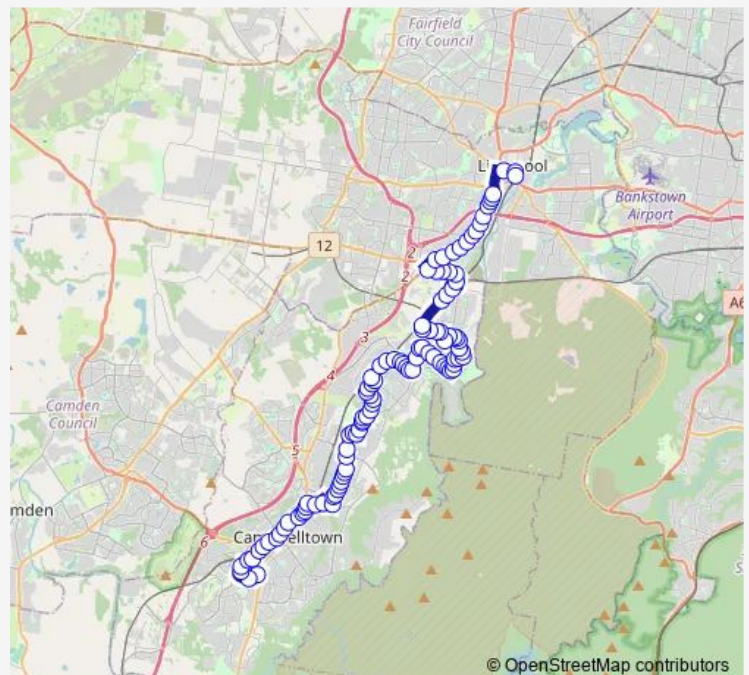

Glenfield Rd After Campbelltown Rd

Glenfield Rd After Old Glenfield Rd

Glenfield Rd After Whiteley Cl

Route schedule

Liverpool Station, Stand D — Main Campbelltown Hospital

Monday 07:19-22:00

Tuesday 07:19-22:00

Wednesday 07:19-22:00

Thursday 07:19-22:00

Friday 07:19-22:00

Saturday 18:43-22:00

Sunday 21:30

Route info

Direction: Liverpool Station, Stand D

Stops: 111

Trip Duration: 1 hour 38 min

Glenfield Rd Before Britannia Dr

164 Glenfield Rd

Throsby Park, Glenfield Rd

Glenfield Rd Opp Atlantic Bvd

Railway Pde After Foreman St

Glenfield Public School, Railway Pde

Railway Pde Opp Glenfield Station