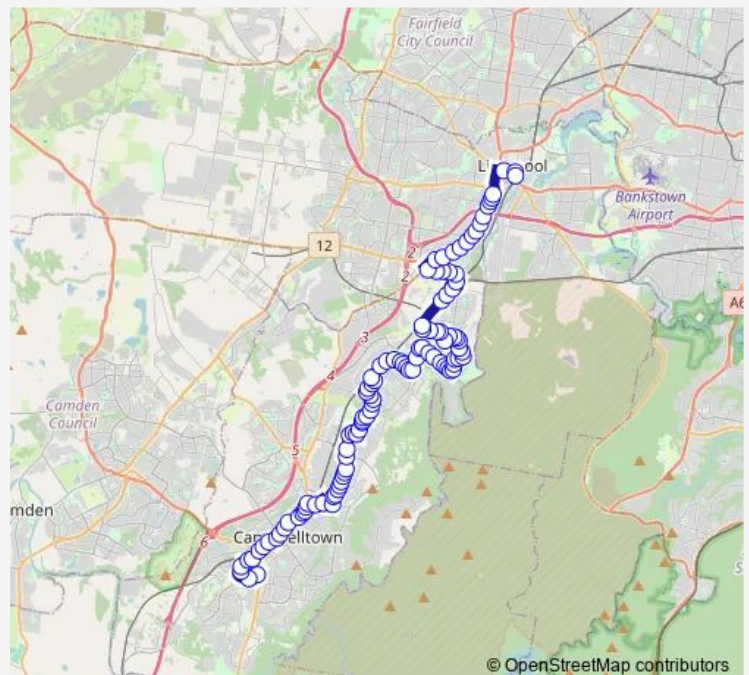

Bus 872 Liverpool to Campbelltown via Macquarie Fields

[Go to website](#)

Direction

Liverpool Station, Stand D — Main Campbelltown Hospital

111 stops

[Open route schedule](#)

Liverpool Station, Stand D

Moore St Before Macquarie St

Moore St Opp Liverpool Presbyterian Church

Hume Hwy Opp Passefield Rd

Hume Hwy Opp Rose St

Hume Hwy After Congressional Dr

Hume Hwy At Holston St

Hume Hwy Opp De Meyrick Av

Hume Hwy At Marsh Pde

Hume Hwy At Lang Rd

Hume Hwy Opp Old Kurrajong Rd

Hume Hwy After Casula Rd

Hume Hwy After Leacocks Lane

Hume Hwy Opp Myall Rd

Hume Hwy Opp Pine Rd

Hume Hwy After Leacocks Lane

660 Hume Hwy

Hume Hwy Opp Box Rd

Glenfield Rd After Campbelltown Rd

Glenfield Rd After Old Glenfield Rd

Glenfield Rd After Whiteley Cl

Route schedule

Liverpool Station, Stand D — Main Campbelltown Hospital

Monday 07:19-22:00

Tuesday 07:19-22:00

Wednesday 07:19-22:00

Thursday 07:19-22:00

Friday 22:00

Saturday 18:43-22:00

Sunday 21:30

Route info

Direction: Liverpool Station, Stand D

Stops: 111

Trip Duration: 1 hour 38 min

872 — Liverpool to Campbelltown via Macquarie Fields