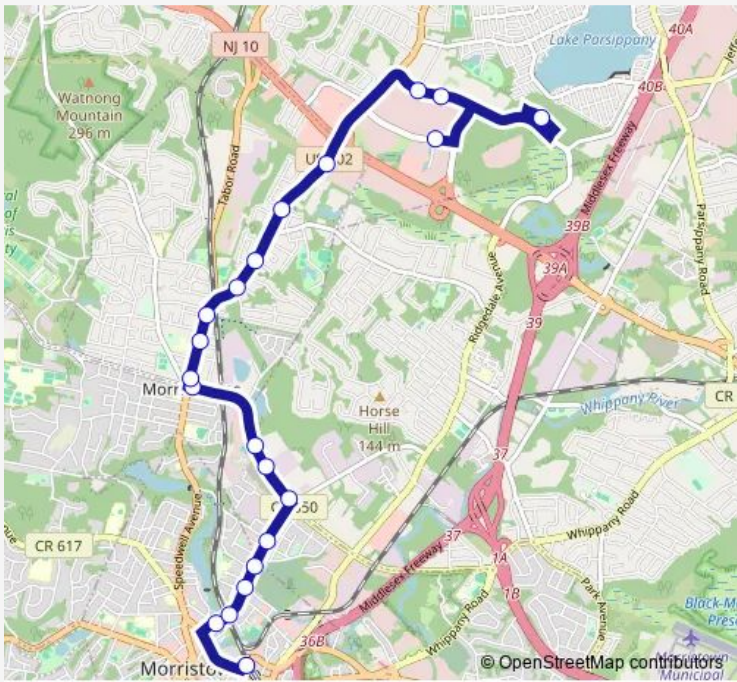

Direction
 Rail Station Parking LOT OFF Morris St — Campus DR AT Hilton Ct
 21 stops
[Open route schedule](#)

- Rail Station Parking LOT OFF Morris St
- Martin Luther King AVE AT Flagler St
- Martin Luther King AVE AT George St
- Martin Luther King AVE AT Garden St
- Martin Luther King AVE AT Hillairy Ave
- Martin Luther King AVE AT Walnut St
- Hanover AVE AT Martin Luther King Ave
- Hanover AVE 1000' W OF Horse Hill Rd
- Hanover AVE 2000' W OF Horse Hill Rd
- Hanover AVE 400'W OF Canfield Pl#
- US-202 AT Hanover Ave
- US-202 AT Academy Rd
- Speedwell AVE AT Franklin Pl
- US-202 AT Court Rd
- US-202 AT Park Rd
- US-202 AT Bryce Way
- US-202 440'S OF Briarcliff Rd
- Sylvan WAY AT Century Dr
- Sylvan WAY 1020'W OF Dryden Way
- 22 Sylvan WAY AT Wyndham Worldwide
- Campus DR AT Hilton Ct

Route schedule
 Rail Station Parking LOT OFF Morris St — Campus DR AT Hilton Ct

Monday	06:15-18:20
Tuesday	06:15-18:20
Wednesday	06:15-18:20
Thursday	06:15-18:20
Friday	06:15-18:20
Saturday	—
Sunday	—

Route info
 Direction: Rail Station Parking LOT OFF Morris St
 Stops: 21
 Trip Duration: 0 hour 19 min

Direction

Sylvan WAY AT Century Dr — Rail Station Parking LOT
OFF Morris St

23 stops

[Open route schedule](#)

Sylvan WAY AT Century Dr

Sylvan WAY 1020'W OF Dryden Way

22 Sylvan WAY AT Wyndham Worldwide

Campus DR AT Hilton Ct

Campus DR 390'E OF Littleton Rd

US-202 440'N OF Briarcliff Rd

US-202 AT Greenwood Rd

US-202 AT Park Rd

US-202 AT Court Rd#

Speedwell AVE AT Franklin Pl

US-202 AT Glenbrook Rd

Hanover AVE 330'W OF Canfield Pl#