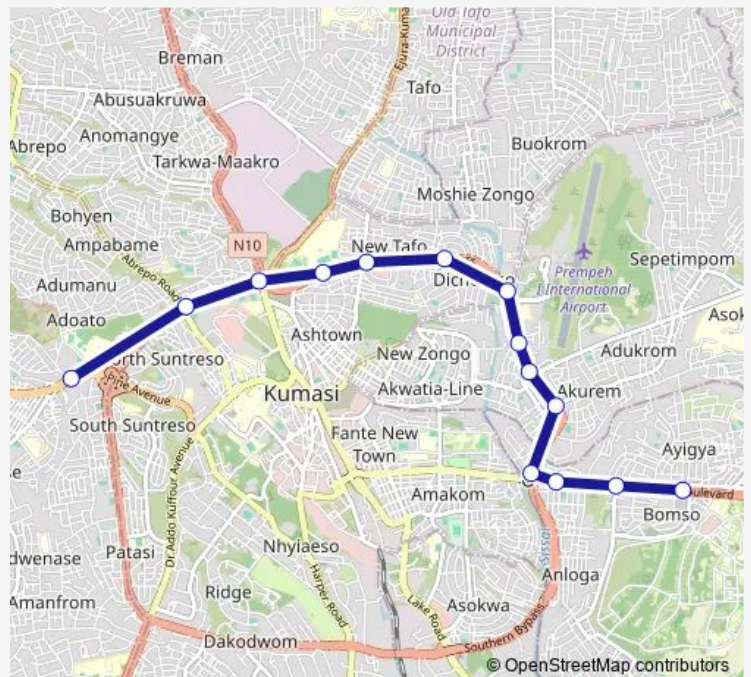

### Route schedule

stop\_26 — stop\_146

Monday	00:00
Tuesday	00:00
Wednesday	00:00
Thursday	00:00
Friday	00:00
Saturday	00:00
Sunday	00:00

### Route info

Direction: stop\_26

Stops: 14

Trip Duration: 0 hour 54 min

■ 29 — 29I

**Direction**

stop\_149 — stop\_25

14 stops