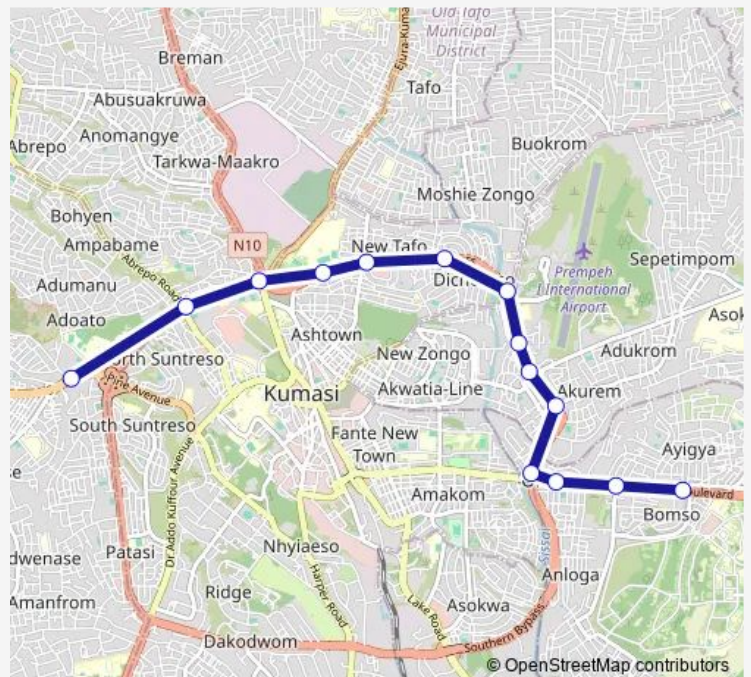

stop_78

stop_140

stop_143

stop_146

Route schedule

stop_26 — stop_146

Monday	00:00
Tuesday	00:00
Wednesday	00:00
Thursday	00:00
Friday	00:00
Saturday	00:00
Sunday	00:00

Route info

Direction: stop_26

Stops: 14

Trip Duration: 0 hour 54 min

■ 29 — 29I

Direction

stop_149 — stop_25

14 stops

[Open route schedule](#)