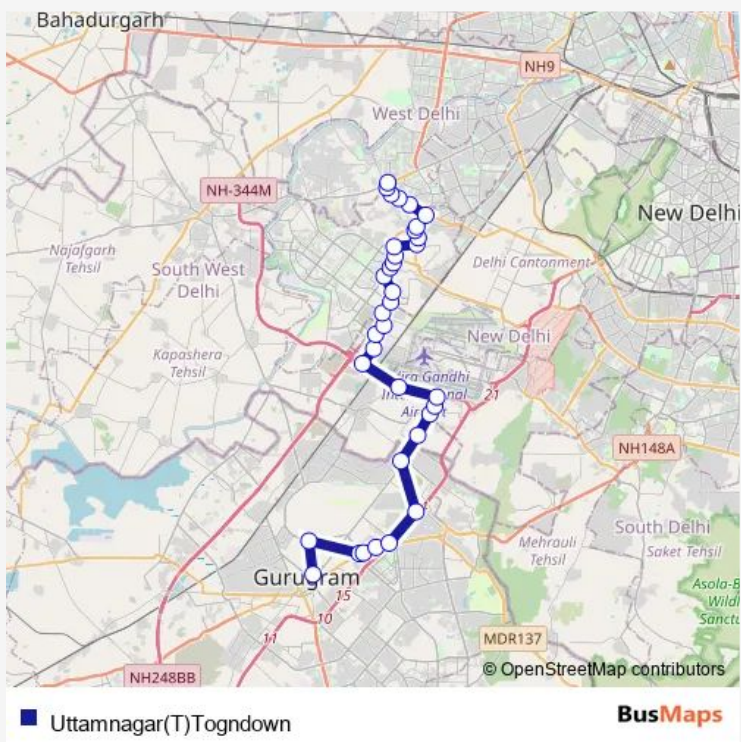

Bus Uttamnagar(T)Togndown

[Go to website](#)

Direction
 Gurugram ISBT — Uttam Nagar Terminal
 35 stops
[Open route schedule](#)

- Gurugram ISBT
- Shri Mata Sheetla Devi Mandir
- Gurugram Sec 14
- MDI
- Sukhrali
- IFFCO Chowk
- Atlas Chowk
- Pipal Chowk
- Kapashera Border
- Kapashera Crossing
- Samalkha Village
- Samalkha Crossing
- Puspanjali G Block
- Dwarka Sec-21 Metro Station
- Dwarka Sec 22 Vivanta Hotel
- Dwarka Sec-20/21 Crossing
- Dwarka Sec-8 Metro Station
- Dwarka Sec 9 Metro Station
- Dwarka Sec 8 DTC Depot
- Royal Residency (Dwarka)
- Princes Apartment Sec-7

Route schedule
 Gurugram ISBT — Uttam Nagar Terminal

Monday	07:10-19:35
Tuesday	07:10-19:35
Wednesday	07:10-19:35
Thursday	07:10-19:35
Friday	07:10-19:35
Saturday	07:10-19:35
Sunday	07:10-19:35

Route info
 Direction: Gurugram ISBT
 Stops: 35
 Trip Duration: 1 hour 51 min