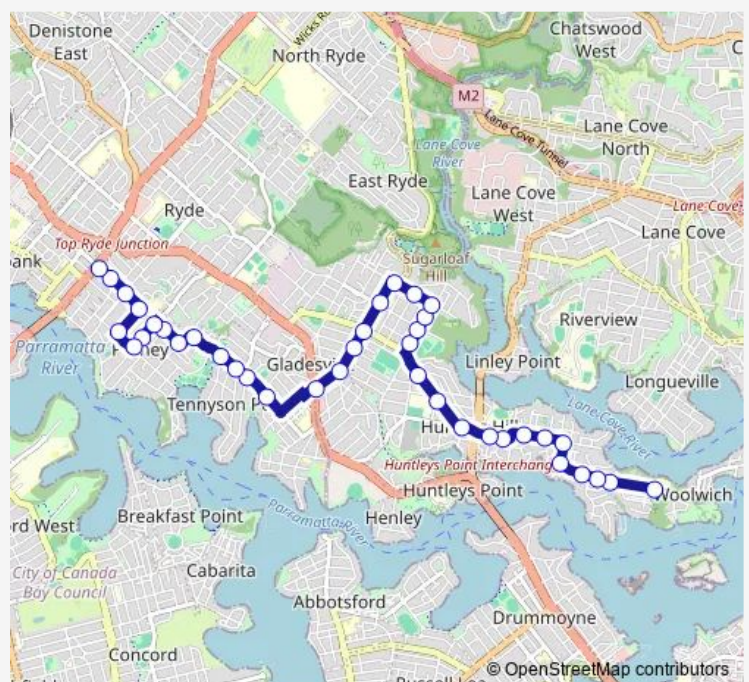

Park Rd At Princes St

Park Rd After Princes St

Park Rd At High St

High St At Blaxland St

High St At Pittwater Rd

Boronia Park Public School, Pittwater Rd

Route schedule

Woolwich Rd Opp Marist Sisters College, Stand A — Morrison Rd Before Church St

Monday 15:35-15:37

Tuesday 15:35-15:37

Wednesday 15:35-15:37

Thursday 15:00-15:01

Friday 15:35-15:37

Saturday —

Sunday —

Route info

Direction: Woolwich Rd Opp Marist Sisters College, Stand A

Stops: 39

Trip Duration: 0 hour 29 min

589w — Marist Sisters Woolwich to Church St and Morrison Rd, Putney

Pittwater Rd At Ryde Rd

Pittwater Rd At Aston St