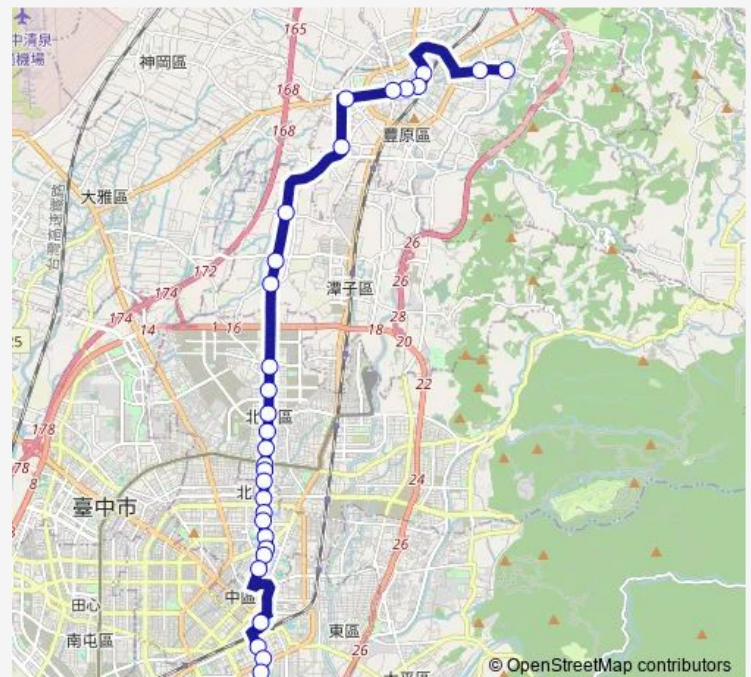

Bus 700 700_明德高中_豐原高中

[Go to website](#)

Direction

Tc_明德高中(明德街) — Tc_豐原高中

30 stops

[Open route schedule](#)

Tc_明德高中(明德街)

Tc_興大附農(臺中路)

Tc_臺中國小(臺中路)

Tc_第三市場

Tc_臺中車站(民族路口)

Tc_國立臺中科技大學

Tc_中友百貨

Tc_北區運動中心

Tc_新民高中(崇德路)

Tc_崇德德化街口

Tc_崇德橋

TC_崇德青島路口

Tc_崇德北平路口

Tc_捷運文心崇德站(崇德路)

Tc_崇德國中(民俗公園)

Tc_崇德五路口

Tc_北屯區行政大樓

Tc_崇德九路口

Tc_崇德豐樂路口

Tc_崇德大豐一路口

Tc_崇德雅潭路口

Route schedule

Tc_明德高中(明德街) — Tc_豐原高中

Monday 06:00-17:30

Tuesday 06:00-17:30

Wednesday 06:00-17:30

Thursday 06:00-17:30

Friday 06:00-17:30

Saturday —

Sunday —

Route info

Direction: Tc_明德高中(明德街)

Stops: 30

Trip Duration: 0 hour 53 min

700 — 700_明德高中_豐原高中

BusMaps