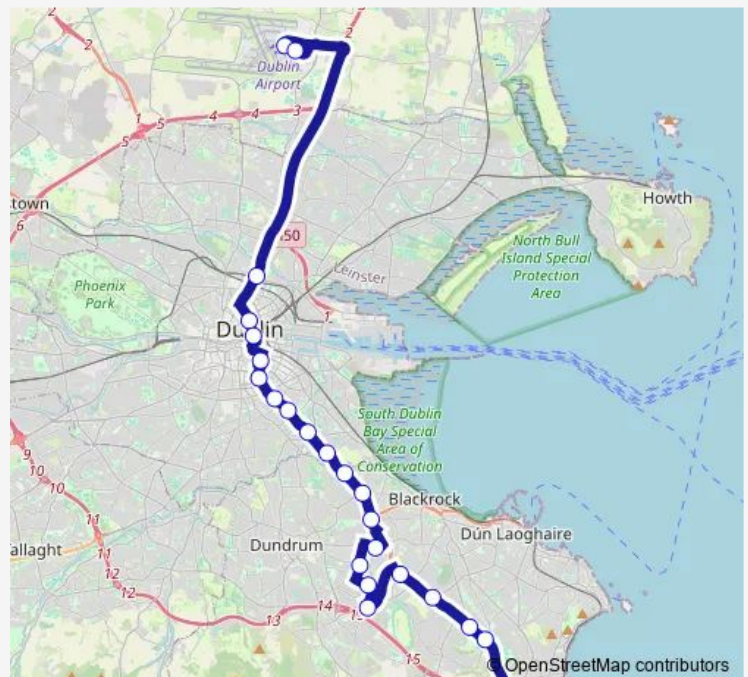

Thursday 04:25-02:25⁺¹

Friday 04:25-02:25⁺¹

Saturday 04:25-02:25⁺¹

Sunday 04:25-02:25⁺¹

Route info

Direction: Dublin Airport Terminal 1 Zone 2

Stops: 23

Trip Duration: 1 hour 55 min

700 — Dublin Airport - Leopardstown

Johnstown Road

Cherrywood Bus Pk

Direction

Cherrywood Bus Pk — Dublin Airport Terminal 1 Zone 2

24 stops

[Open route schedule](#)

Cherrywood Bus Pk