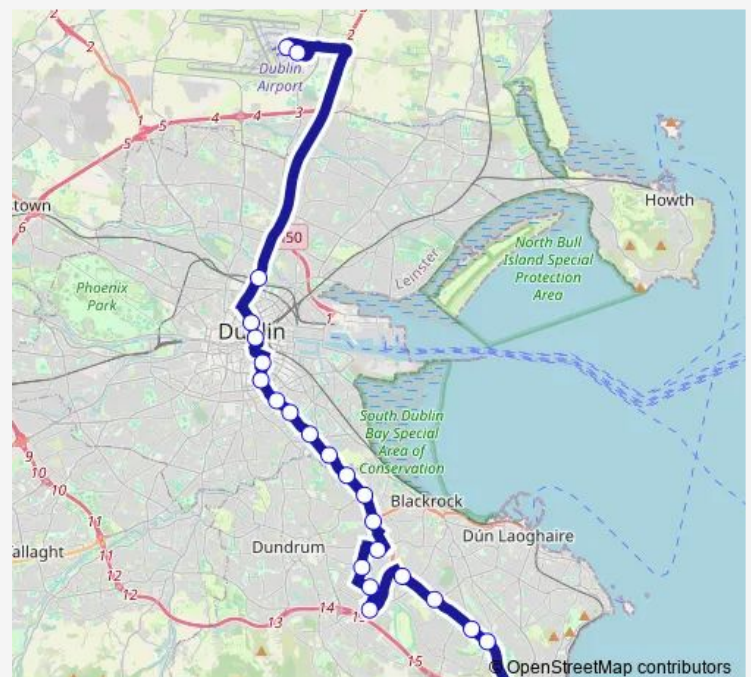

### Route info

Direction: Cherrywood Bus Pk

Stops: 24

Trip Duration: 1 hour 22 min

700 — Dublin Airport - Leopardstown

Drumcondra Rail Station

Dublin Airport Terminal 2 Zone 20

Dublin Airport Terminal 1 Zone 1