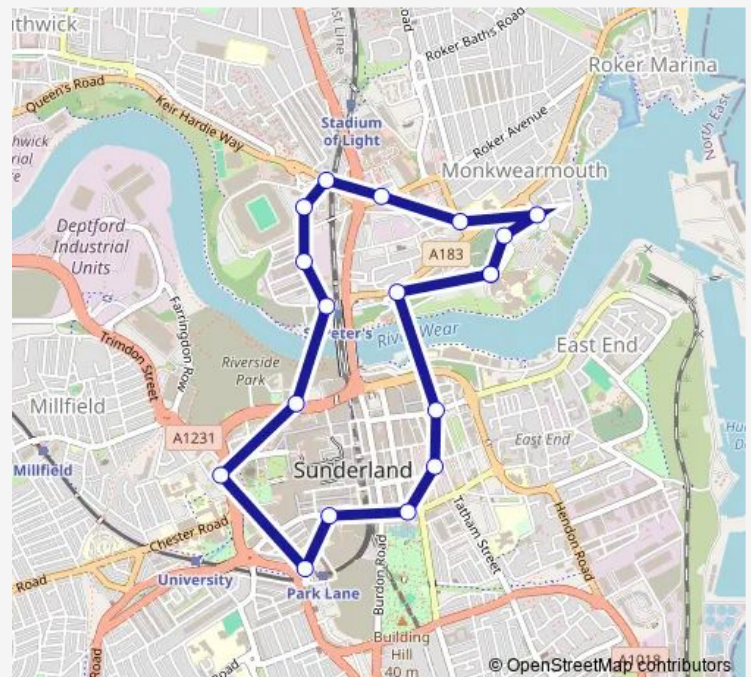

High Street West-Frederick Road

West Sunnyside

Borough Road-Toward Street

Holmeside

Sunderland Interchange

Hind Street

City Hall

St Peters Metro

Hay Street

Stadium Way

Southwick Road-Howard Street

Wheatsheaf Roker Avenue

Church Street North

National Glass Centre

St Peters Way

St Peters Campus

Route schedule

St Peters Campus — St Peters Campus

Monday 07:56-19:43

Tuesday 07:56-19:43

Wednesday 07:56-19:43

Thursday 07:56-19:43

Friday 07:56-19:43

Saturday 09:24-19:43

Sunday —

Route info

Direction: St Peters Campus

Stops: 18

Trip Duration: 0 hour 23 min

700 — St Peter's Campus - St Peter's Campus

700 Bus time schedules and route maps are available in an offline PDF at busmaps.com. Use the busmaps.com website to see live bus times, train schedule or subway schedule, and step-by-step directions for all public transit in Sunderland