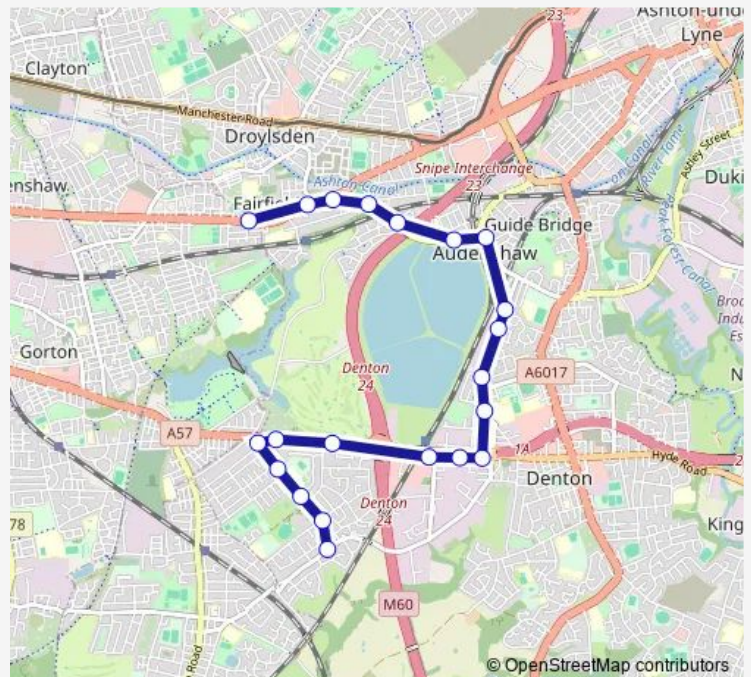

### Direction

Fairfield Avenue — Windermere Avenue

21 stops

[Open route schedule](#)

Fairfield Avenue

Ashton Hill Lane

Audenshaw Hall Grove

Clarendon Road

Heaton Street

Sainsbury's

Hulme Road

Wilton Grove

Ash Road

Balmoral Drive

Ashwood Avenue

Anson Road

### Route schedule

Fairfield Avenue — Windermere Avenue

Monday 15:00

Tuesday 15:00

Wednesday 15:00

Thursday 15:00

Friday 15:00

Saturday —

### Route info

Direction: Fairfield Avenue

Stops: 21

Trip Duration: 0 hour 16 min

700 — Fairfield High School - Dane Bank

700 Bus time schedules and route maps are available in an offline PDF at [busmaps.com](https://busmaps.com). Use the [busmaps.com](https://busmaps.com) website to see live bus times, train schedule or subway schedule, and step-by-step directions for all public transit in Ashton-under-Lyne