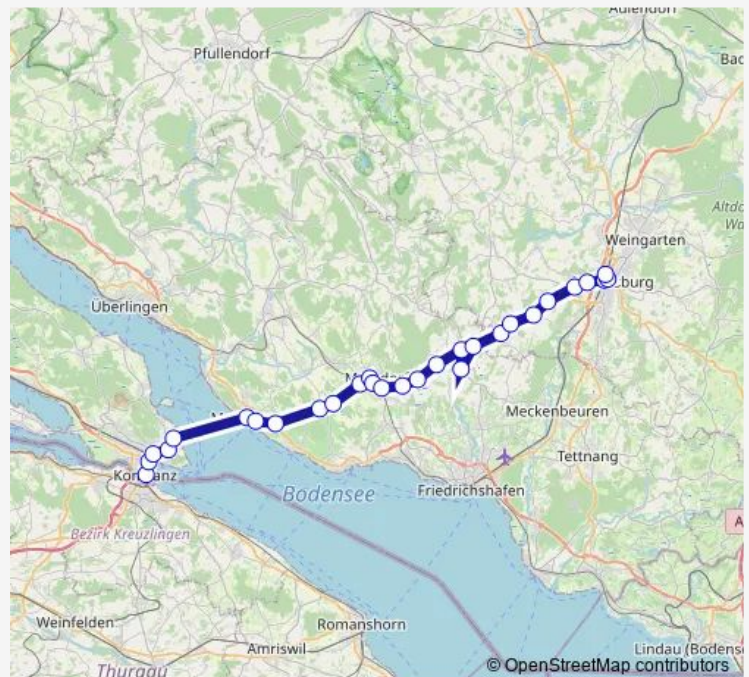

Thursday 04:33-22:33

Friday 04:33-22:33

Saturday 05:33-22:33

Sunday 06:33-22:33

Route info

Direction: RV Bahnhof

Stops: 29

Trip Duration: 1 hour 38 min

Konstanz Bahnhof

Direction

RV Bahnhof — Meersburg, Fähre

24 stops

[Open route schedule](#)

RV Bahnhof

RV Meersburger Brücke

RV Meersburger Straße

Thursday 05:20

Friday 05:20

Saturday —

Sunday —

Route info

Direction: Meersburg, Fähre

Stops: 25

Trip Duration: 1 hour 3 min