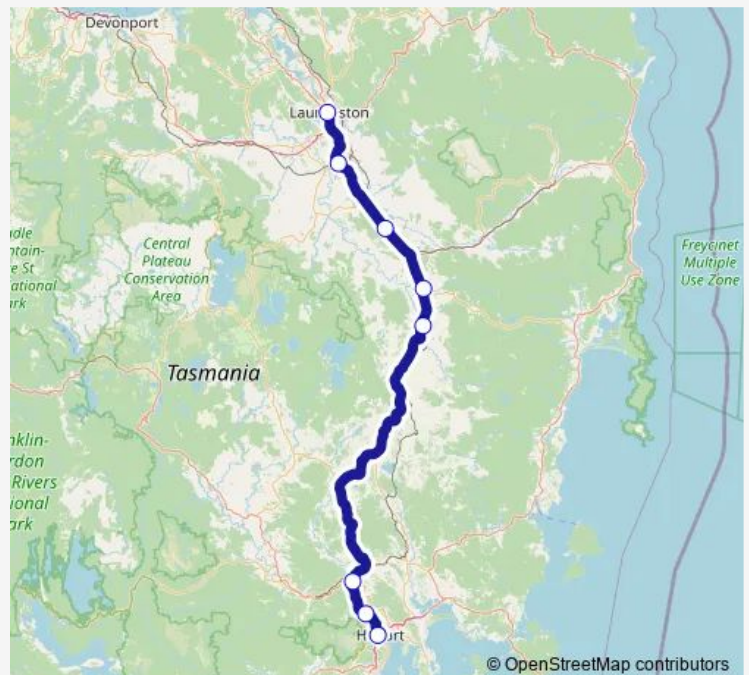

Charles St at William St

**Route schedule**

Hobart Transit Centre, No.230 Liverpool St — Charles St at William St

Monday	06:00
Tuesday	06:00
Wednesday	06:00
Thursday	06:00
Friday	06:00
Saturday	—
Sunday	—

**Route info**

Direction: Hobart Transit Centre, No.230 Liverpool St

Stops: 8

Trip Duration: 2 hour 40 min

700 — Intercity Lton Hobart Limited Stops

## Direction

Charles St at William St — Hobart Transit Centre, No.230  
Liverpool St

12 stops

[Open route schedule](#)

Charles St at William St

Perth Fire Station, Midland Hwy

Midland Hwy, Epping Forest Roadhouse

## Route schedule

Charles St at William St — Hobart Transit Centre, No.230  
Liverpool St

Monday 06:00

Tuesday 06:00

Wednesday 06:00

Thursday 06:00

Friday 06:00

Saturday —