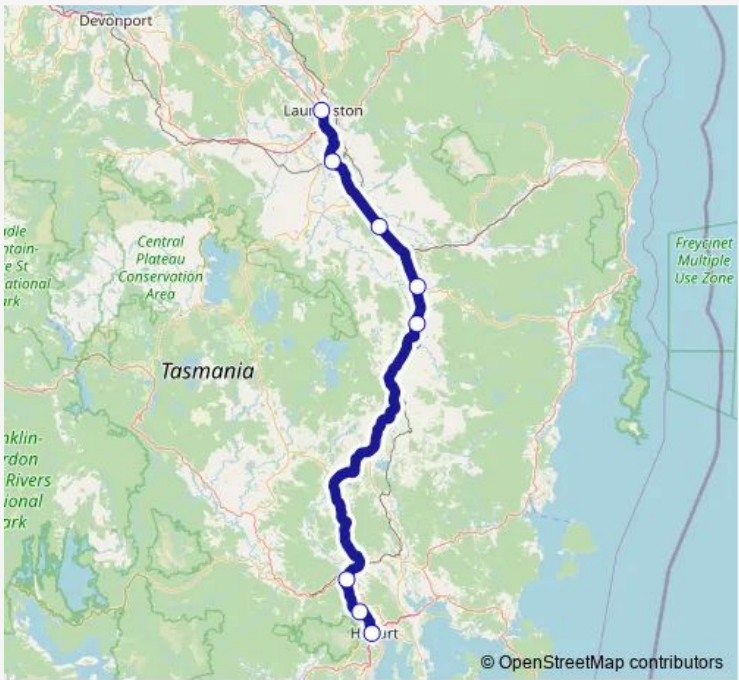

**Route schedule**  
 Hobart Transit Centre, No.230 Liverpool St — Charles St at William St

Monday	06:00
Tuesday	06:00
Wednesday	06:00
Thursday	06:00
Friday	06:00
Saturday	—
Sunday	—

**Route info**

Direction: Hobart Transit Centre, No.230 Liverpool St

Stops: 8

Trip Duration: 2 hour 40 min

### Direction

Charles St at William St — Hobart Transit Centre, No.230  
Liverpool St

12 stops

[Open route schedule](#)

Charles St at William St

Perth Fire Station, Midland Hwy

Midland Hwy, Epping Forest Roadhouse

### Route schedule

Charles St at William St — Hobart Transit Centre, No.230  
Liverpool St

Monday 06:00

Tuesday 06:00

Wednesday 06:00

Thursday 06:00

Friday 06:00

Saturday —