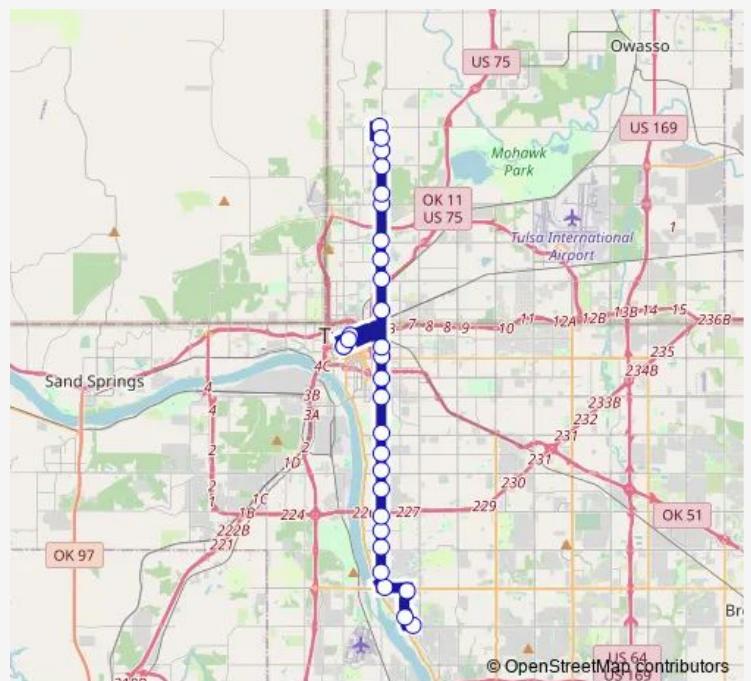

**Bus 700 Peoria Aero**

[Go to website](#)

**Direction**

(7008) Peoria Ave & 54th St N Sb — (6915) 81st ST & Lewis AVE Walmart Wb

27 stops

[Open route schedule](#)

- (7008) Peoria Ave & 54th St N Sb
- (8003) Peoria Ave & 50th St N Sb
- (8004) Peoria Ave & 46th St N Sb
- (8005) Peoria Ave & 38th St N Sb
- (6854) Peoria Ave & 36th St N Sb
- (8007) Peoria Ave & Apache St Sb
- (7010) Peoria AVE & Virgin ST Sb
- (7011) Peoria AVE & Pine ST Sb
- (8008) Peoria Ave & Independence St Sb
- (7012) 1st St & Cincinnati Ave Wb
- (7013) 2nd St & Cincinatti Ave Eb
- (8010) Peoria Ave & 6th St Sb
- (7015) Peoria Ave & 11th St Sb
- (8011) Peoria Ave & 16th St Sb
- (7016) Peoria Ave & 21st St Sb
- (7018) Peoria Ave & 31st St Sb
- (8413) Peoria Ave & 36th St Sb
- (7019) Peoria Ave & 41st St. Sb
- (8012) Peoria Ave & 45th PI Sb
- (8414) Peoria Ave & 51st St. Sb
- (8014) Peoria Ave & 56th St Sb

**Route schedule**

(7008) Peoria Ave & 54th St N Sb — (6915) 81st ST & Lewis AVE Walmart Wb

Monday	05:30-21:30
Tuesday	05:30-21:30
Wednesday	05:30-21:30
Thursday	05:30-21:30
Friday	05:30-21:30
Saturday	05:30-21:30
Sunday	07:15-19:15

**Route info**

Direction: (7008) Peoria Ave & 54th St N Sb

Stops: 27

Trip Duration: 1 hour 6 min

700 — Peoria Aero

(7020) Peoria Ave & 61st St Sb

(8015) Peoria Ave & 66th Pl Sb

(7023) 71st ST & Quincy AVE Eb

## Route info

Direction: (6915) 81st ST & Lewis AVE Walmart Wb

Stops: 30

Trip Duration: 1 hour 1 min

(7042) Peoria Ave & 36th St N Nb

(8026) Peoria Ave & 38th St N Nb

(8027) Peoria Ave & 46th St N Nb

(8028) Peoria Ave & 50th St N Nb