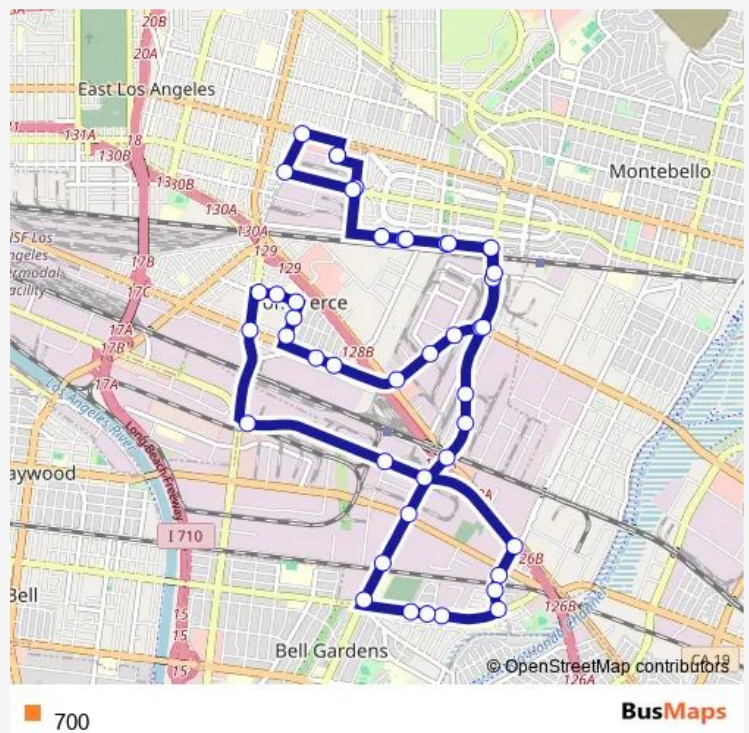

Direction

Commerce Shopping Center — Commerce Shopping Center

45 stops

[Open route schedule](#)

- Commerce Shopping Center
- Gerhart Ave & Olympic Blvd
- Ferguson Dr & Elton Ave (Eb)
- Ferguson Dr & Hendricks Ave (Eb)
- Ferguson Dr & Saybrook Ave (Eb)
- Ferguson Dr & Garfield Ave (Eb)
- Garfield Ave & Flotilla St (Sb)
- Garfield Ave & Washington Blvd (Sb)
- Washington Blvd & Gayhart St
- Washington Blvd & Saybrook Ave
- Washington Blvd & Telegraph Rd
- Washington Blvd & Fidelia Ave (Wb)
- Washington Blvd & Leo Ave (Wb)
- Commerce Way & Jillson St
- Commerce Way & Jardine (Nb)
- Harbor St & Commerce Way (Wb)
- Harbor St & Entrada St (Wb)
- Harbor St & Eastern Ave (Wb)
- Eastern Ave & Washington Blvd
- Bandini Blvd & Eastern Ave
- Bandini Blvd & West of Malt Ave

Route schedule

Commerce Shopping Center — Commerce Shopping Center

Monday	09:30-17:15
Tuesday	09:30-17:15
Wednesday	09:30-17:15
Thursday	09:30-17:15
Friday	09:30-17:15
Saturday	—
Sunday	—

Route info

Direction: Commerce Shopping Center

Stops: 45

Trip Duration: 0 hour 50 min

Bandini Blvd & Garfield Ave

Bandini Blvd & Greenwood Ave

Greenwood Ave & Neenah St

Greenwood Ave & Watcher St

Greenwood Ave & Gage Ave

Gage Ave & Chalet Dr

Garfield Ave & Washington Blvd (Nb)

Garfield Ave & Flotilla St (Nb)

Ferguson Dr & Garfield Ave (Wb)

Ferguson Dr & Saybrook Ave (Wb)

Ferguson Dr & Hendricks Ave (Wb)

Ferguson Dr & Elton Ave (Wb)

Olympic Blvd & Gerhart Ave