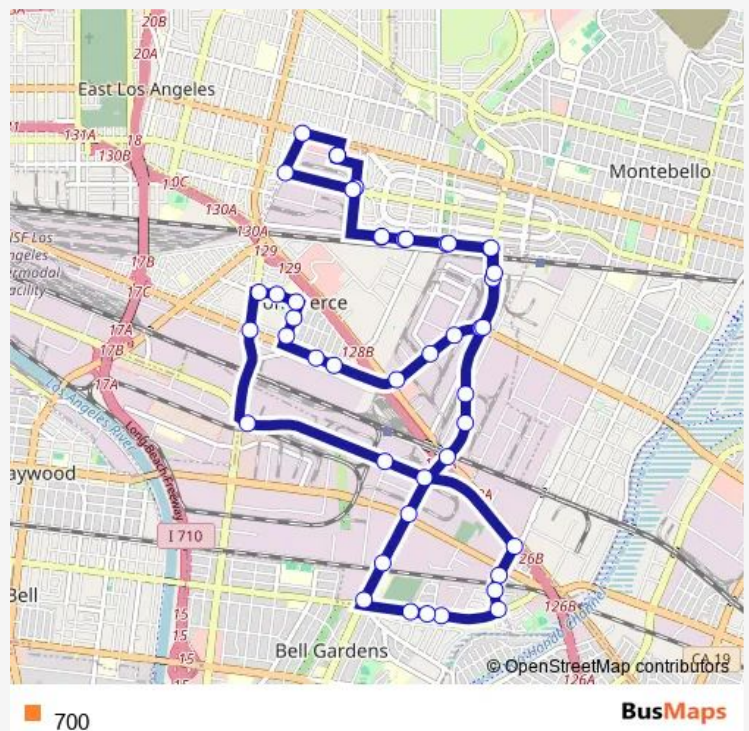

### Direction

Commerce Shopping Center — Commerce Shopping Center

45 stops

[Open route schedule](#)

- Commerce Shopping Center
- Gerhart Ave & Olympic Blvd
- Ferguson Dr & Elton Ave (Eb)
- Ferguson Dr & Hendricks Ave (Eb)
- Ferguson Dr & Saybrook Ave (Eb)
- Ferguson Dr & Garfield Ave (Eb)
- Garfield Ave & Flotilla St (Sb)
- Garfield Ave & Washington Blvd (Sb)
- Washington Blvd & Gayhart St
- Washington Blvd & Saybrook Ave
- Washington Blvd & Telegraph Rd
- Washington Blvd & Fidelia Ave (Wb)
- Washington Blvd & Leo Ave (Wb)
- Commerce Way & Jillson St
- Commerce Way & Jardine (Nb)
- Harbor St & Commerce Way (Wb)
- Harbor St & Entrada St (Wb)
- Harbor St & Eastern Ave (Wb)
- Eastern Ave & Washington Blvd
- Bandini Blvd & Eastern Ave
- Bandini Blvd & West of Malt Ave

### Route schedule

Commerce Shopping Center — Commerce Shopping Center

Monday	09:30-17:15
Tuesday	09:30-17:15
Wednesday	09:30-17:15
Thursday	09:30-17:15
Friday	09:30-17:15
Saturday	—
Sunday	—

### Route info

Direction: Commerce Shopping Center

Stops: 45

Trip Duration: 0 hour 50 min

Bandini Blvd & Garfield Ave

Bandini Blvd & Greenwood Ave

Greenwood Ave & Neenah St

Greenwood Ave & Watcher St

Ferguson Dr & Elton Ave (Wb)

Olympic Blvd & Gerhart Ave

Goodrich Blvd & Olympic Blvd (Nb)

Goodrich Blvd & Whittier Blvd (Nb)

Commerce Shopping Center

700 Bus time schedules and route maps are available in an offline PDF at [busmaps.com](https://busmaps.com). Use the [busmaps.com](https://busmaps.com) website to see live bus times, train schedule or subway schedule, and step-by-step directions for all public transit in Los Angeles