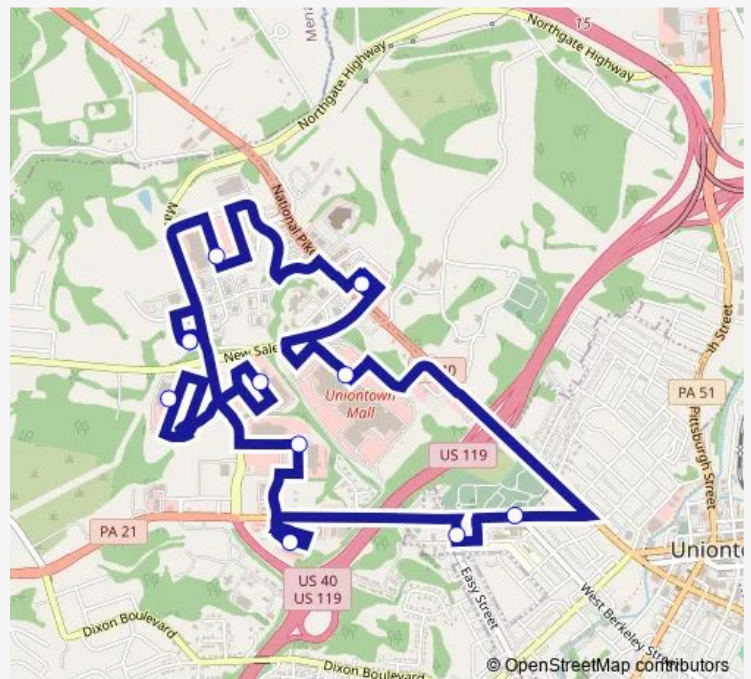

Transfer Center

Route schedule

Transfer Center — Transfer Center

Monday 08:30-16:30

Tuesday 08:30-16:30

Wednesday 08:30-16:30

Thursday 08:30-16:30

Friday 08:30-16:30

Saturday —

Sunday —

Route info

Direction: Transfer Center

Stops: 11

Trip Duration: 0 hour 30 min

700 — Shuttle Uniontown Mall & Gabe's Plaza

700 Bus time schedules and route maps are available in an offline PDF at busmaps.com. Use the busmaps.com website to see live bus times, train schedule or subway schedule, and step-by-step directions for all public transit in Uniontown