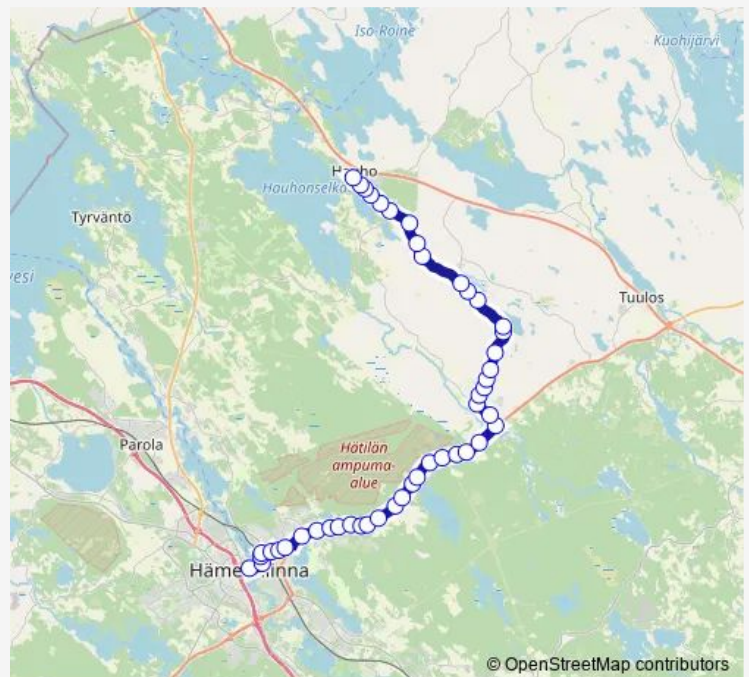

Thursday 07:10-20:20

Friday 07:10-20:20

Saturday 07:45-16:20

Sunday —

Route info

Direction: Hämeenlinna linja-autoasema laitur 1

Stops: 46

Trip Duration: 0 hour 42 min