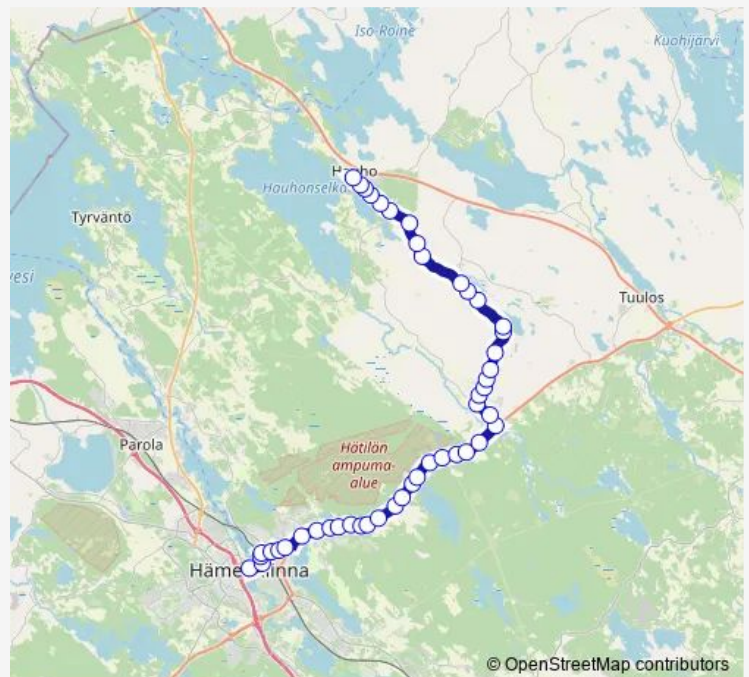

Thursday 07:10-20:20

Friday 07:10-20:20

Saturday 07:45-16:20

Sunday —

Route info

Direction: Hämeenlinna linja-autoasema laitur 1

Stops: 46

Trip Duration: 0 hour 40 min