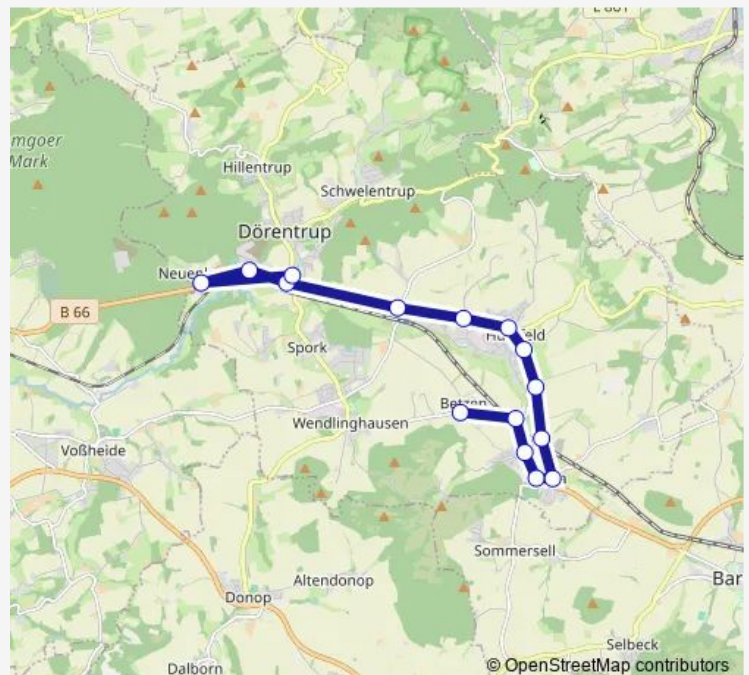

Thursday 12:15-20:15

Friday 18:15-22:15

Saturday 13:15-22:15

Sunday 12:15-20:15

Route info

Direction: Dörentrup-Betzen

Stops: 15

Trip Duration: 0 hour 15 min

Direction

Dörentrup, Rathaus — Dörentrup-Betzen

14 stops

[Open route schedule](#)

Dörentrup, Rathaus

Dör-Neuenkamp, Mitte

Dörentrup, Thonwerke

Dörentrup, Zentrum

Friday 19:30-23:30

Saturday 14:30-23:30

Sunday 13:30-21:30

Route info

Direction: Dörentrup, Rathaus

Stops: 14

Trip Duration: 0 hour 15 min

700 Bus time schedules and route maps are available in an offline PDF at busmaps.com. Use the busmaps.com website to see live bus times, train schedule or subway schedule, and step-by-step directions for all public transit in Detmold