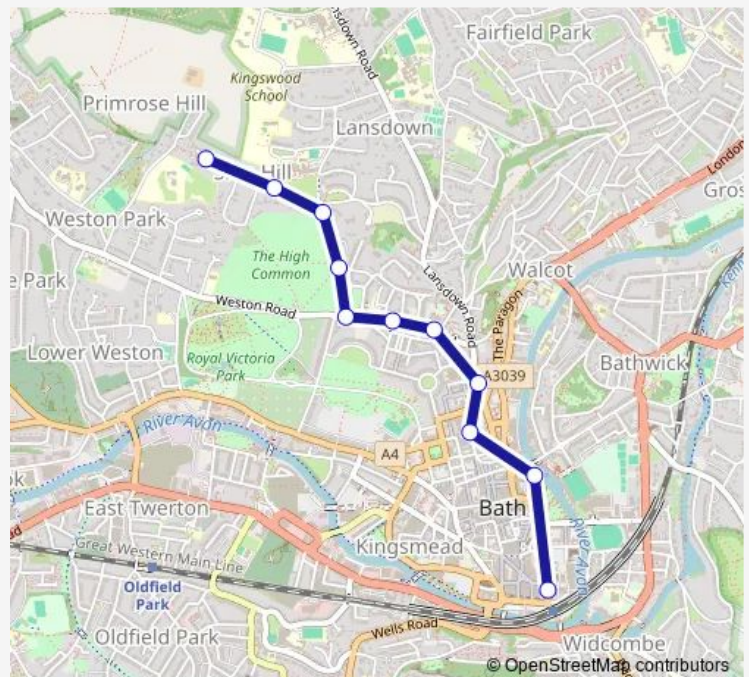

### Direction

Summerhill Road — Manvers Street

11 stops

[Open route schedule](#)

Summerhill Road

Sion Road

Cavendish Crescent

Park Place

### Route schedule

Summerhill Road — Manvers Street

Monday 09:04-17:16

Tuesday 09:04-17:16

Wednesday 09:04-17:16

Thursday 09:04-17:16

Friday 09:04-17:16

Saturday 09:04-17:16

### Route info

Direction: Summerhill Road

Stops: 11

Trip Duration: 0 hour 16 min

700 — Bath Bus Station - Sion Hill

**Direction**

Bus Station — Summerhill Road

12 stops

## Route info

Direction: Bus Station

Stops: 12

Trip Duration: 0 hour 15 min

700 Bus time schedules and route maps are available in an offline PDF at [busmaps.com](http://busmaps.com). Use the [busmaps.com](http://busmaps.com) website to see live bus times, train schedule or subway schedule, and step-by-step directions for all public transit in Bath