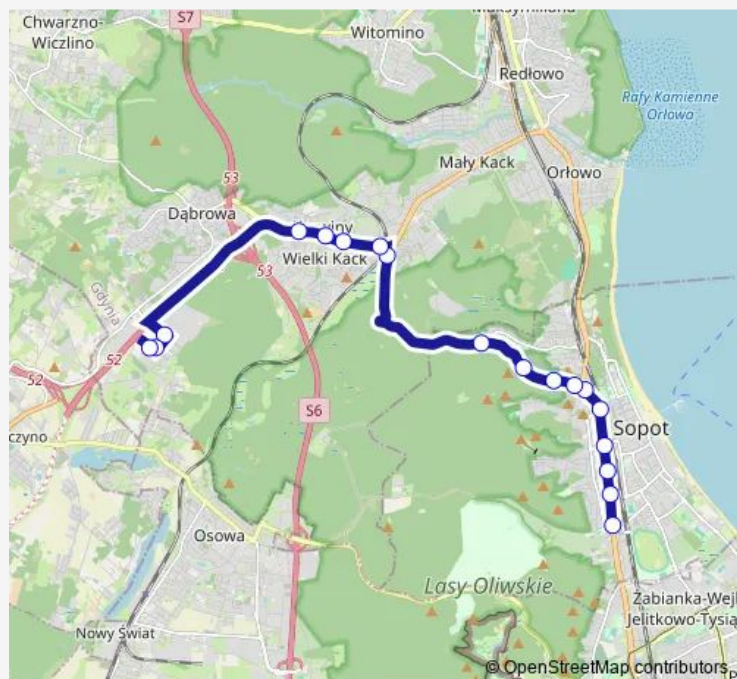

Route schedule

Sopot Reja 01 — Kacze Buki 51

Monday 08:42

Tuesday 08:42

Wednesday 08:42

Thursday 08:42

Friday 08:42

Saturday —

Sunday —

Route info

Direction: Sopot Reja 01

Stops: 18

Trip Duration: 0 hour 27 min

700 — - Kacze Buki

700 Bus time schedules and route maps are available in an offline PDF at busmaps.com. Use the busmaps.com website to see live bus times, train schedule or subway schedule, and step-by-step directions for all public transit in Gdansk