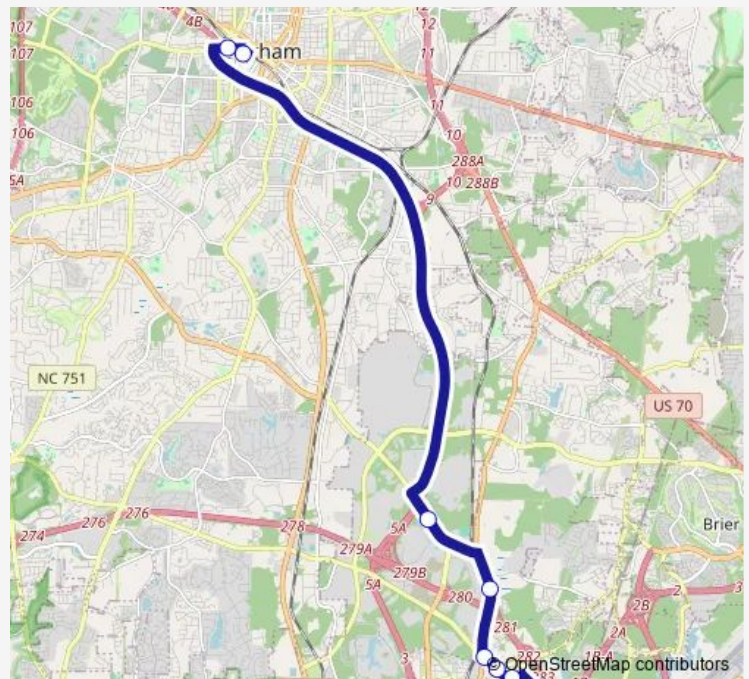

Bus 700 Durham-Regional Transit Center

[Go to website](#)

Direction

Gotriangle Regional Transit Center (RTC) & RTP Connect — Durham Station

10 stops

[Open route schedule](#)

Gotriangle Regional Transit Center (RTC) & RTP Connect

East Cornwallis Rd at West Institute Dr (Nb)

Duke St at Jackson St

Durham Station

Route schedule

Gotriangle Regional Transit Center (RTC) & RTP Connect — Durham Station

Monday	06:30-22:30
Tuesday	06:30-22:30
Wednesday	06:30-22:30
Thursday	06:30-22:30
Friday	06:30-22:30
Saturday	07:30-22:30
Sunday	07:30-20:30

Route info

Direction: Gotriangle Regional Transit Center (RTC) & RTP Connect

Stops: 10

Trip Duration: 0 hour 25 min

700 — Durham-Regional Transit Center

Direction

Durham Station — Gotriangle Regional Transit Center (RTC) & RTP Connect

9 stops

[Open route schedule](#)

Durham Station

Chapel Hill St at Gregson St (Wb)

East Cornwallis Rd at West Institute Dr (Sb)

S Miami Blvd at Guardian Dr (Sb)

Slater Rd at S Miami Blvd (Zaxby's)

Slater Rd at Page Rd (Imperial Point)