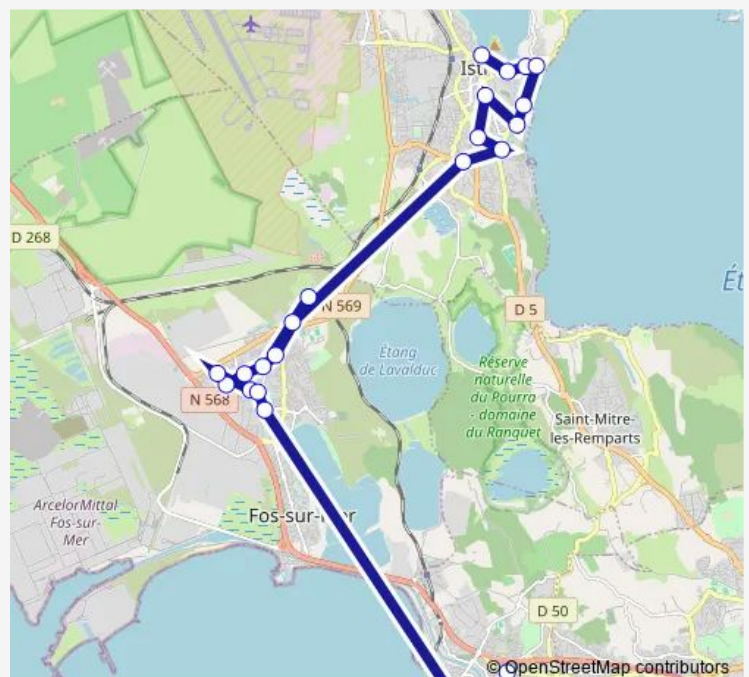

## Route schedule

Sainte Catherine — Paul Eluard

Monday 06:40

Tuesday 06:40

Wednesday 06:40

Thursday 06:40

Friday 06:40

Saturday —

## Route info

Direction: Sainte Catherine

Stops: 23

Trip Duration: 1 hour 7 min

700 — Istres - Fos - Port de Bouc

**BusMaps**

Lycée Jean Moulin

Paul Eluard