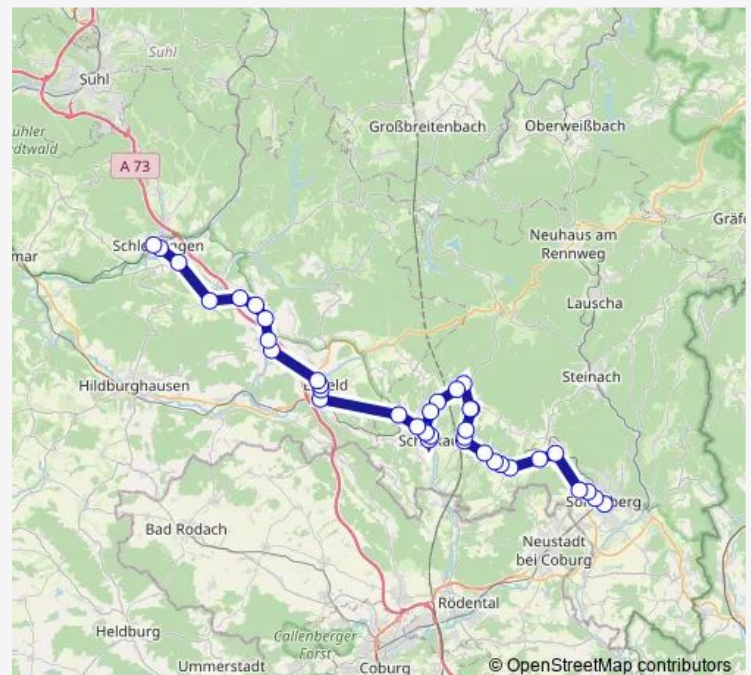

Schalkau, Eisfelder Straße

### Route schedule

Sonneberg, ZOB — Schleusingen, Zentralhaltestelle

Monday 05:00-15:35

Tuesday 05:00-15:35

Wednesday 05:00-15:35

Thursday 05:00-15:35

Friday 05:00-15:35

Saturday 07:30-15:30

### Route info

Direction: Sonneberg, ZOB

Stops: 39

Trip Duration: 1 hour 14 min

700

Schalkau, Thüringer Hof

Schalkau, Schule

Schalkau, Eisfelder Straße

## Route info

Direction: Sonneberg, ZOB

Stops: 39

Trip Duration: 1 hour 19 min

Bachfeld (Bushaltestelle)

Eisfeld, Bahnhof

Eisfeld, Neulehen

Eisfeld, Justus-Jonas-Straße