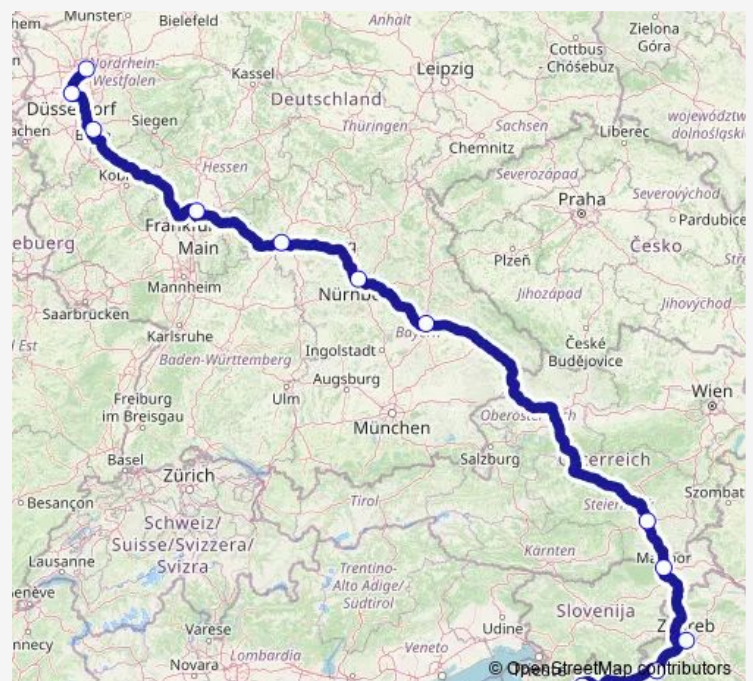

## International Coach Service N261 Essen/Frankfurt - Zagreb - Rijeka

[Go to website](#)

Würzburg, Busbahnhof

Nürnberg Hbf

Regensburg Hbf

Graz P&R Webling

Maribor bus station

Zagreb (bus station)

Karlovac (Bus Station)

Rijeka bus station

### Route schedule

Essen Hbf — Rijeka bus station

Monday	15:50
Tuesday	15:50
Wednesday	20:15
Thursday	15:50
Friday	15:50
Saturday	15:50
Sunday	15:50

### Route info

Direction: Essen Hbf

Stops: 12

Trip Duration: 19 hour 55 min

N261 — Essen/Frankfurt - Zagreb - Rijeka