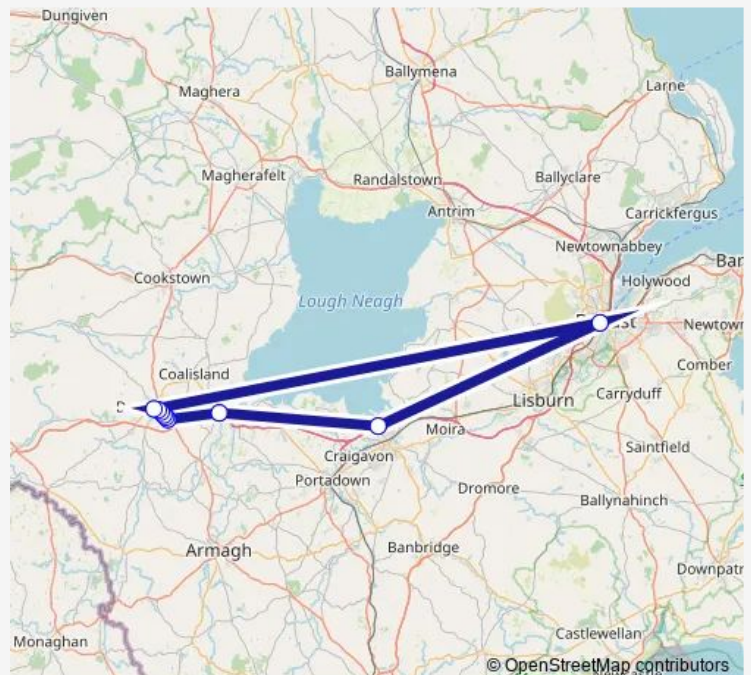

Route schedule

Grand Central Bus Stand 14 — Dungannon Bus Station

Monday —

Tuesday —

Wednesday —

Thursday —

Friday 24:00

Saturday —

Sunday —

Route info

Direction: Grand Central Bus Stand 14

Stops: 18

Trip Duration: 24 hour 52 min

N261 — Belfast - Dungannon Night Mover

N261 Bus time schedules and route maps are available in an offline PDF at busmaps.com. Use the busmaps.com website to see live bus times, train schedule or subway schedule, and step-by-step directions for all public transit in Dungannon