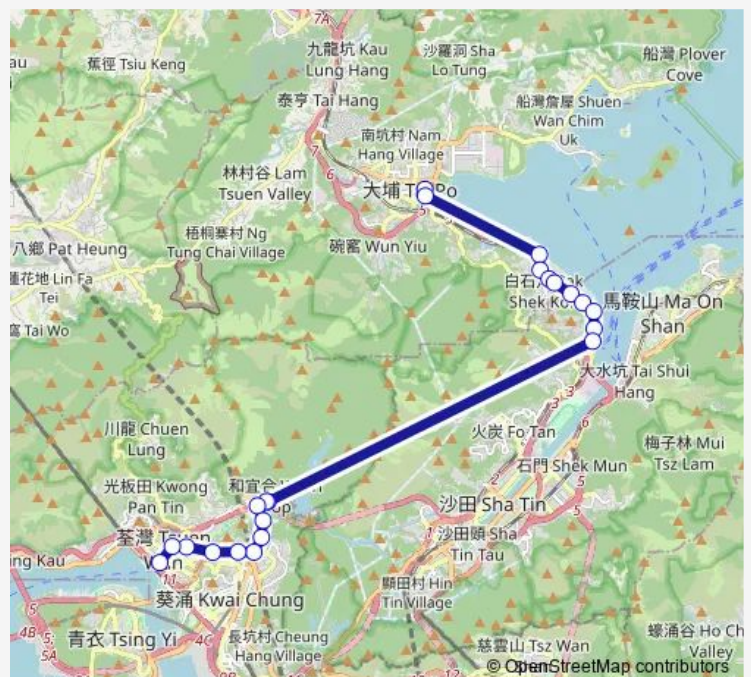

Monday 07:15-08:10

Tuesday 07:15-08:10

Wednesday 07:15-08:10

Thursday 07:15-08:10

Friday 07:15-08:10

Saturday 07:55-08:10

Sunday —

Route info

Direction: [Kmb] Kwong FUK Market

Stops: 22

Trip Duration: 0 hour 52 min

73D — Kwong FUK Market - Tsuen WAN (Nina Tower)

[Kmb] WO YI HOP Road Sportsground[[Lwb] WO YI HOP Road Sportsground

[Kmb] Cheung Wing Road