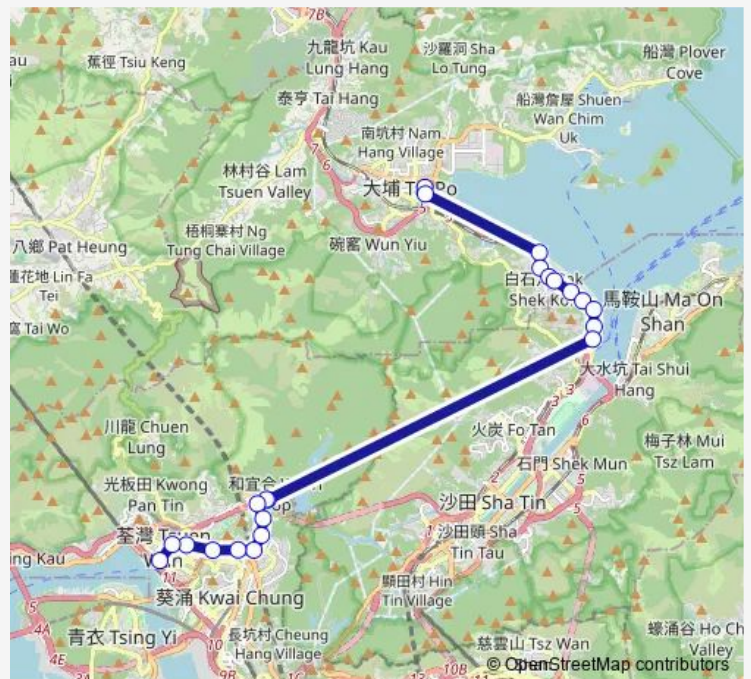

[Ctb] Water Sports Centre, Science Park Road[[Kmb+Ctb] Water Sports Centre/<Br>Water Sports Centre, Science Park Road[[Kmb] Water Sports Centre][Lwb] Water Sports Centre

[Ctb] MA LIU Shui Public Pier, Science Park Road[[Kmb+Ctb] MA LIU Shui Public Pier/<Br>Ma LIU

**Route schedule**

[Kmb] Kwong FUK Market — [Ctb] Nina Tower[[Kmb] Nina Tower BUS Terminus][Lwb] Nina Tower BUS Terminus

Monday	07:15-08:10
Tuesday	07:15-08:10
Wednesday	07:15-08:10
Thursday	07:15-08:10
Friday	07:15-08:10
Saturday	07:55-08:10
Sunday	—

**Route info**

Direction: [Kmb] Kwong FUK Market

Stops: 22

Trip Duration: 0 hour 50 min

73d — Kwong FUK Market - Tsuen WAN (Nina Tower) **BusMaps**

Shui Public Pier, Science Park Road[[Kmb] MA LIU Shui  
Public Pier][Lwb] MA LIU Shui Public Pier