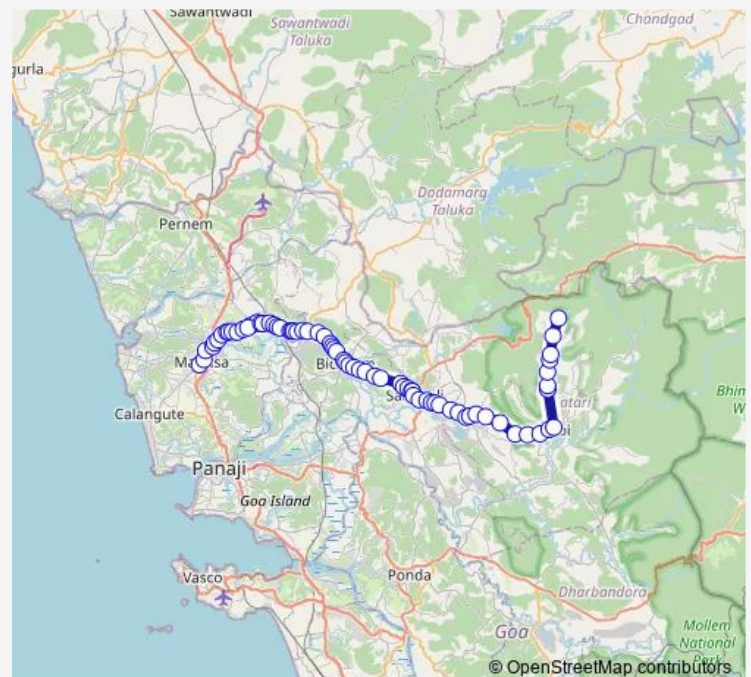

Thursday 16:20

Friday 16:20

Saturday 16:20

Sunday 16:20

Route info

Direction: Mapusa KTC Bus Stand

Stops: 72

Trip Duration: 3 hour 10 min

■ PRV28 — Panaji - Hivre via Mapusa

Near St Claras School

Assnora, Bainkade

St.Clara H.S. Asnoda

Assnoda KTC Bus Stand

Assnoda Paar

Mulgao Junction

Tamda Rasta