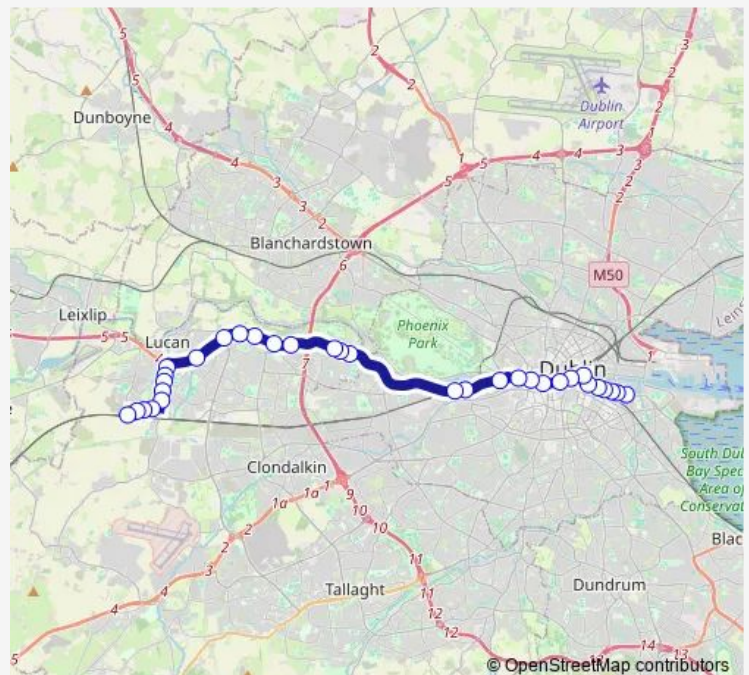

Liffey Valley Sc

Clayton Hotel

St Loman's Hospital

Route schedule

Ringsend Road — Adamstown Station

Monday 17:00-18:00

Tuesday 17:00-18:00

Wednesday 17:00-18:00

Thursday 17:00-18:00

Friday 17:00-18:00

Saturday —

Sunday —

Route info

Direction: Ringsend Road

Stops: 33

Trip Duration: 1 hour 2 min

Finnstown Castle

Castlegate Walk

Castlegate Drive

Stratton Grove

Adamstown Station

Direction

Adamstown Station — Ringsend Road

29 stops

[Open route schedule](#)

Adamstown Station

Stratton Grove

Castlegate Drive

Castlegate Walk

Castlegate Way

Somerton

Newcastle Road