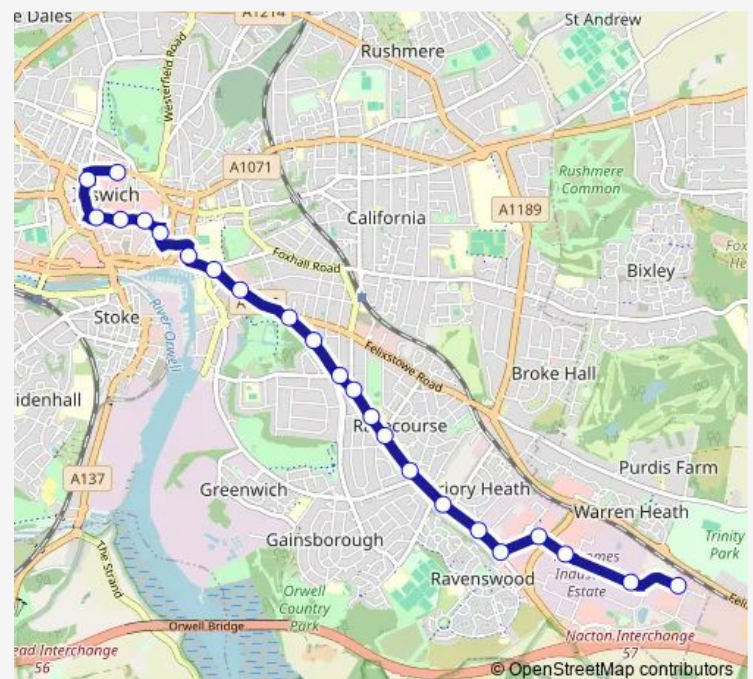

Cavendish Street

Holy Trinity Church

Co-op Education Centre

Route schedule

Waitrose — Railway Station

Monday 06:49-18:15

Tuesday 06:49-18:15

Wednesday 06:49-18:15

Thursday 06:49-18:15

Friday 06:49-18:15

Saturday —

Sunday —

Route info

Direction: Waitrose

Stops: 30

Trip Duration: 0 hour 37 min

—

Saturday

—

Sunday

09:15-17:15

Route info

Direction: Tower Ramparts Bus Station

Stops: 22

Tuesday 06:15-18:30

Wednesday 06:15-18:30

Thursday 06:15-18:30

Friday 06:15-18:30

Saturday 07:03-18:30

Sunday —

Route info

Direction: Tower Ramparts Bus Station